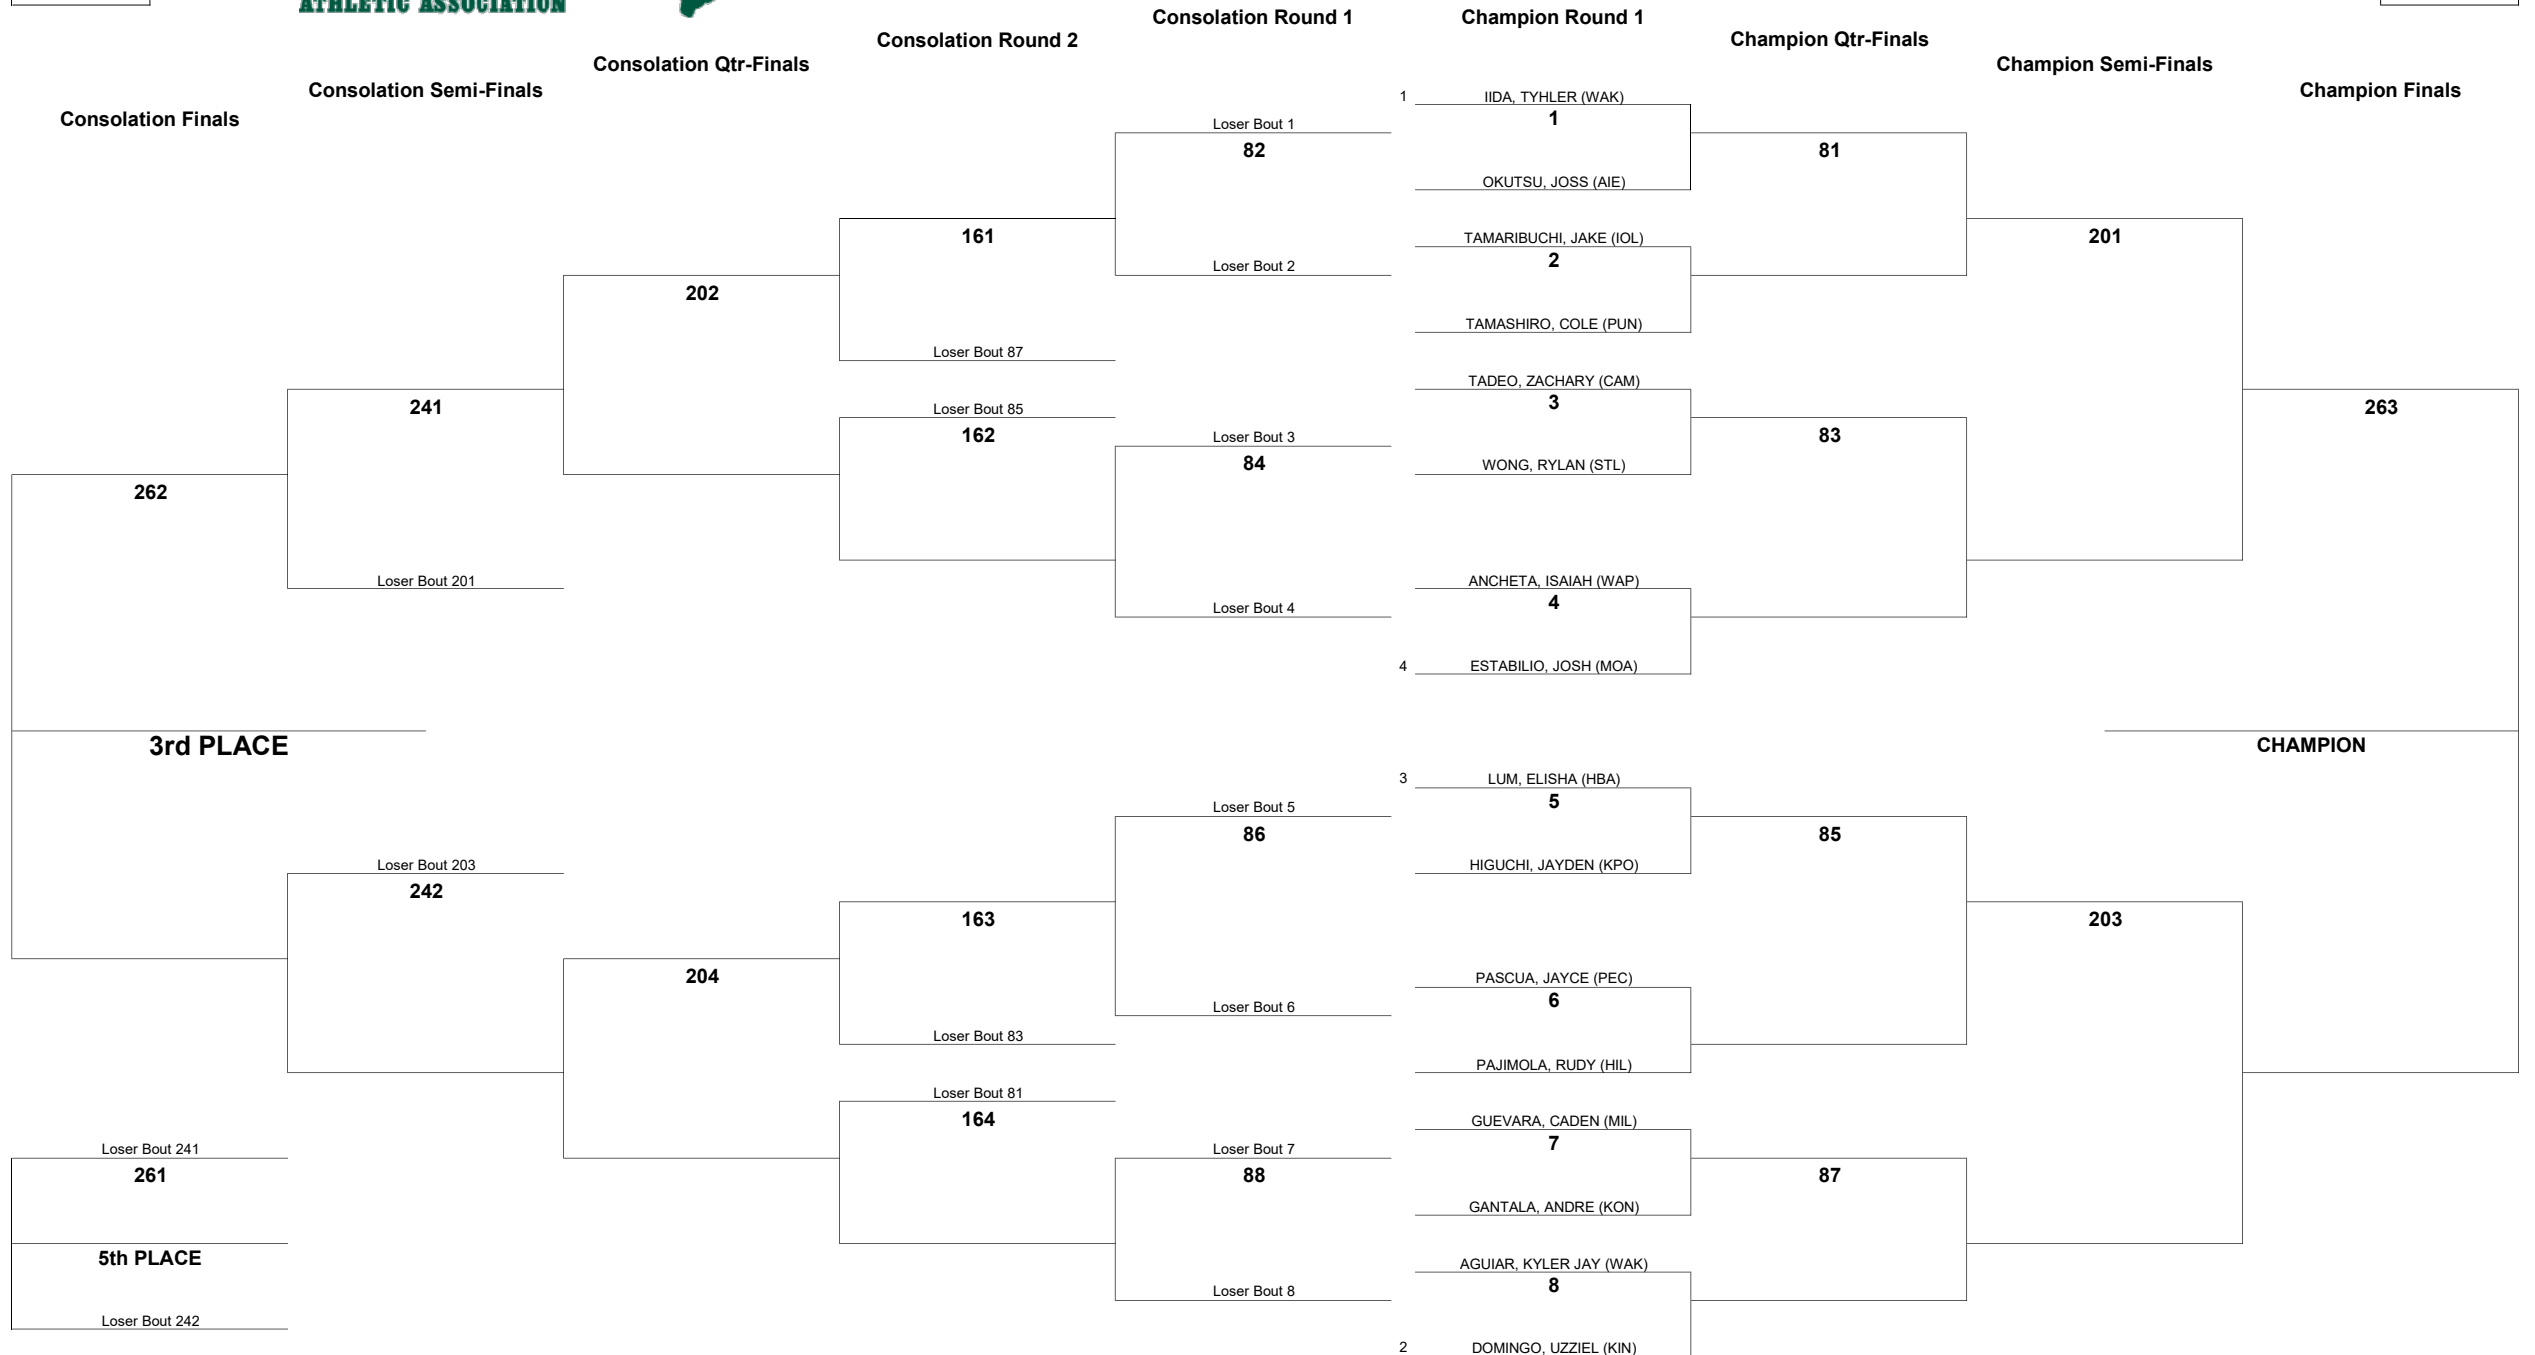

WEIGHT CLASS

108

HAWAII HIGH SCHOOL ATHLETIC ASSOCIATION 2022 BOYS JUDO CHAMPIONSHIPS

WEIGHT CLASS

108

HAWAII HIGH SCHOOL ATHLETIC ASSOCIATION 2022 BOYS JUDO CHAMPIONSHIPS

WEIGHT CLASS

114