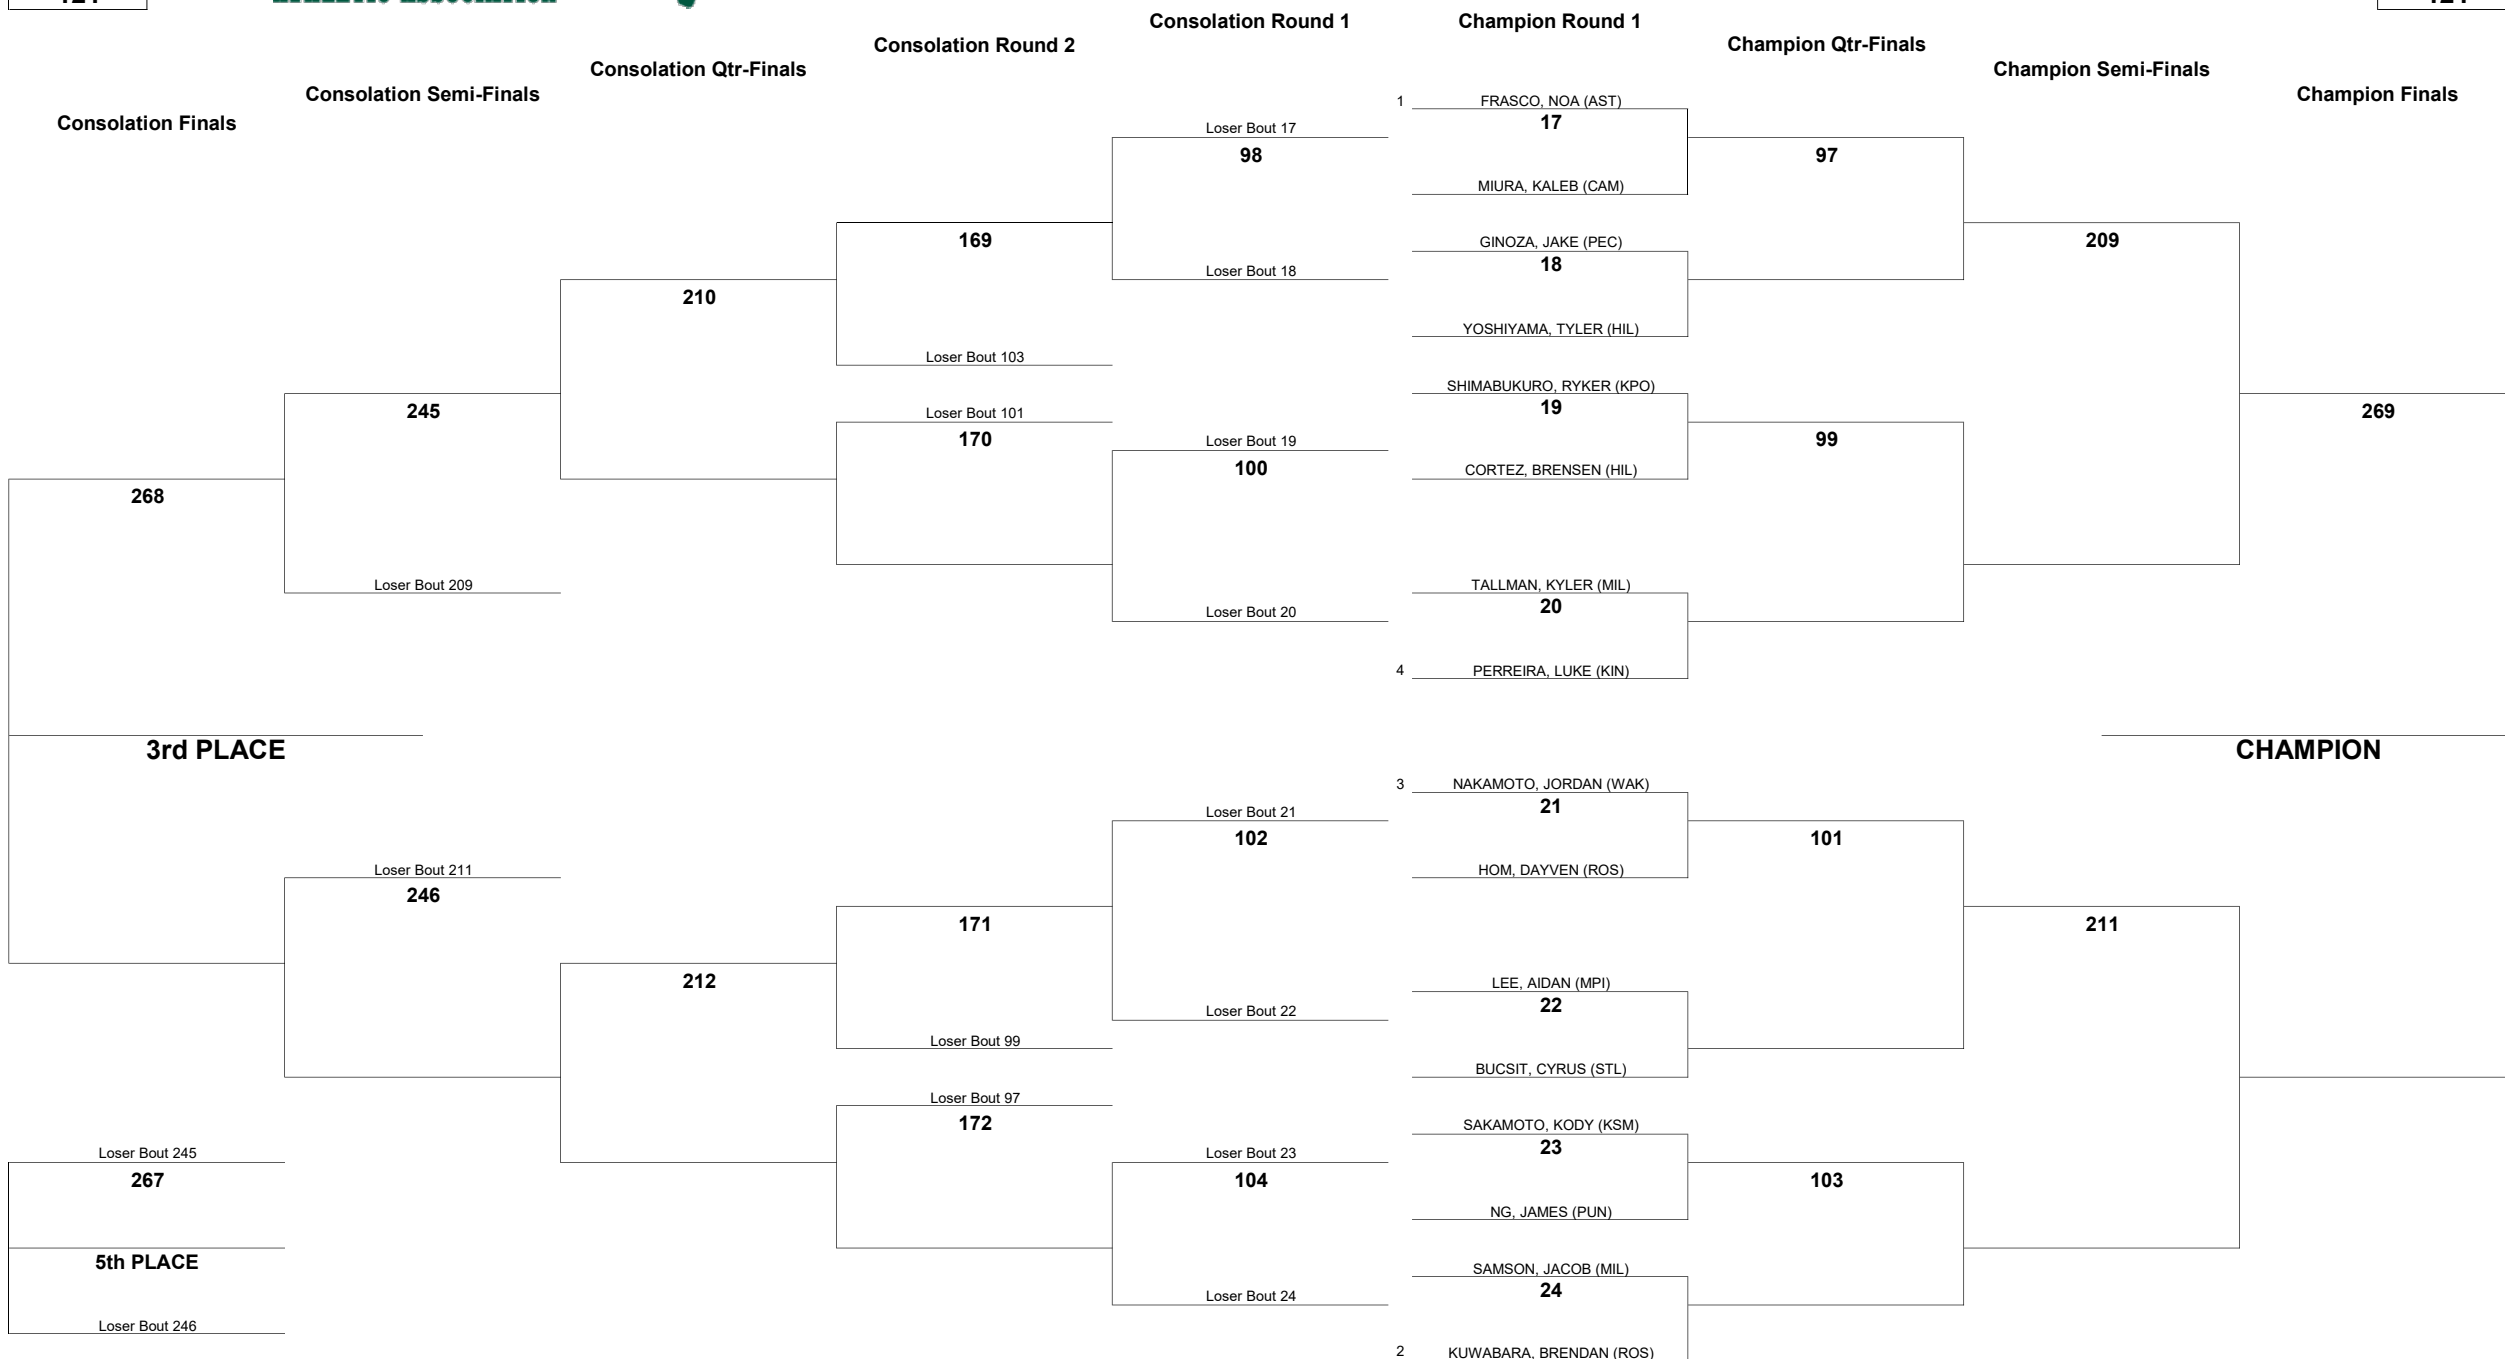

WEIGHT CLASS

114

HAWAII HIGH SCHOOL ATHLETIC ASSOCIATION 2022 BOYS JUDO CHAMPIONSHIPS

WEIGHT CLASS

121

WEIGHT CLASS

121

HAWAII HIGH SCHOOL ATHLETIC ASSOCIATION 2022 BOYS JUDO CHAMPIONSHIPS