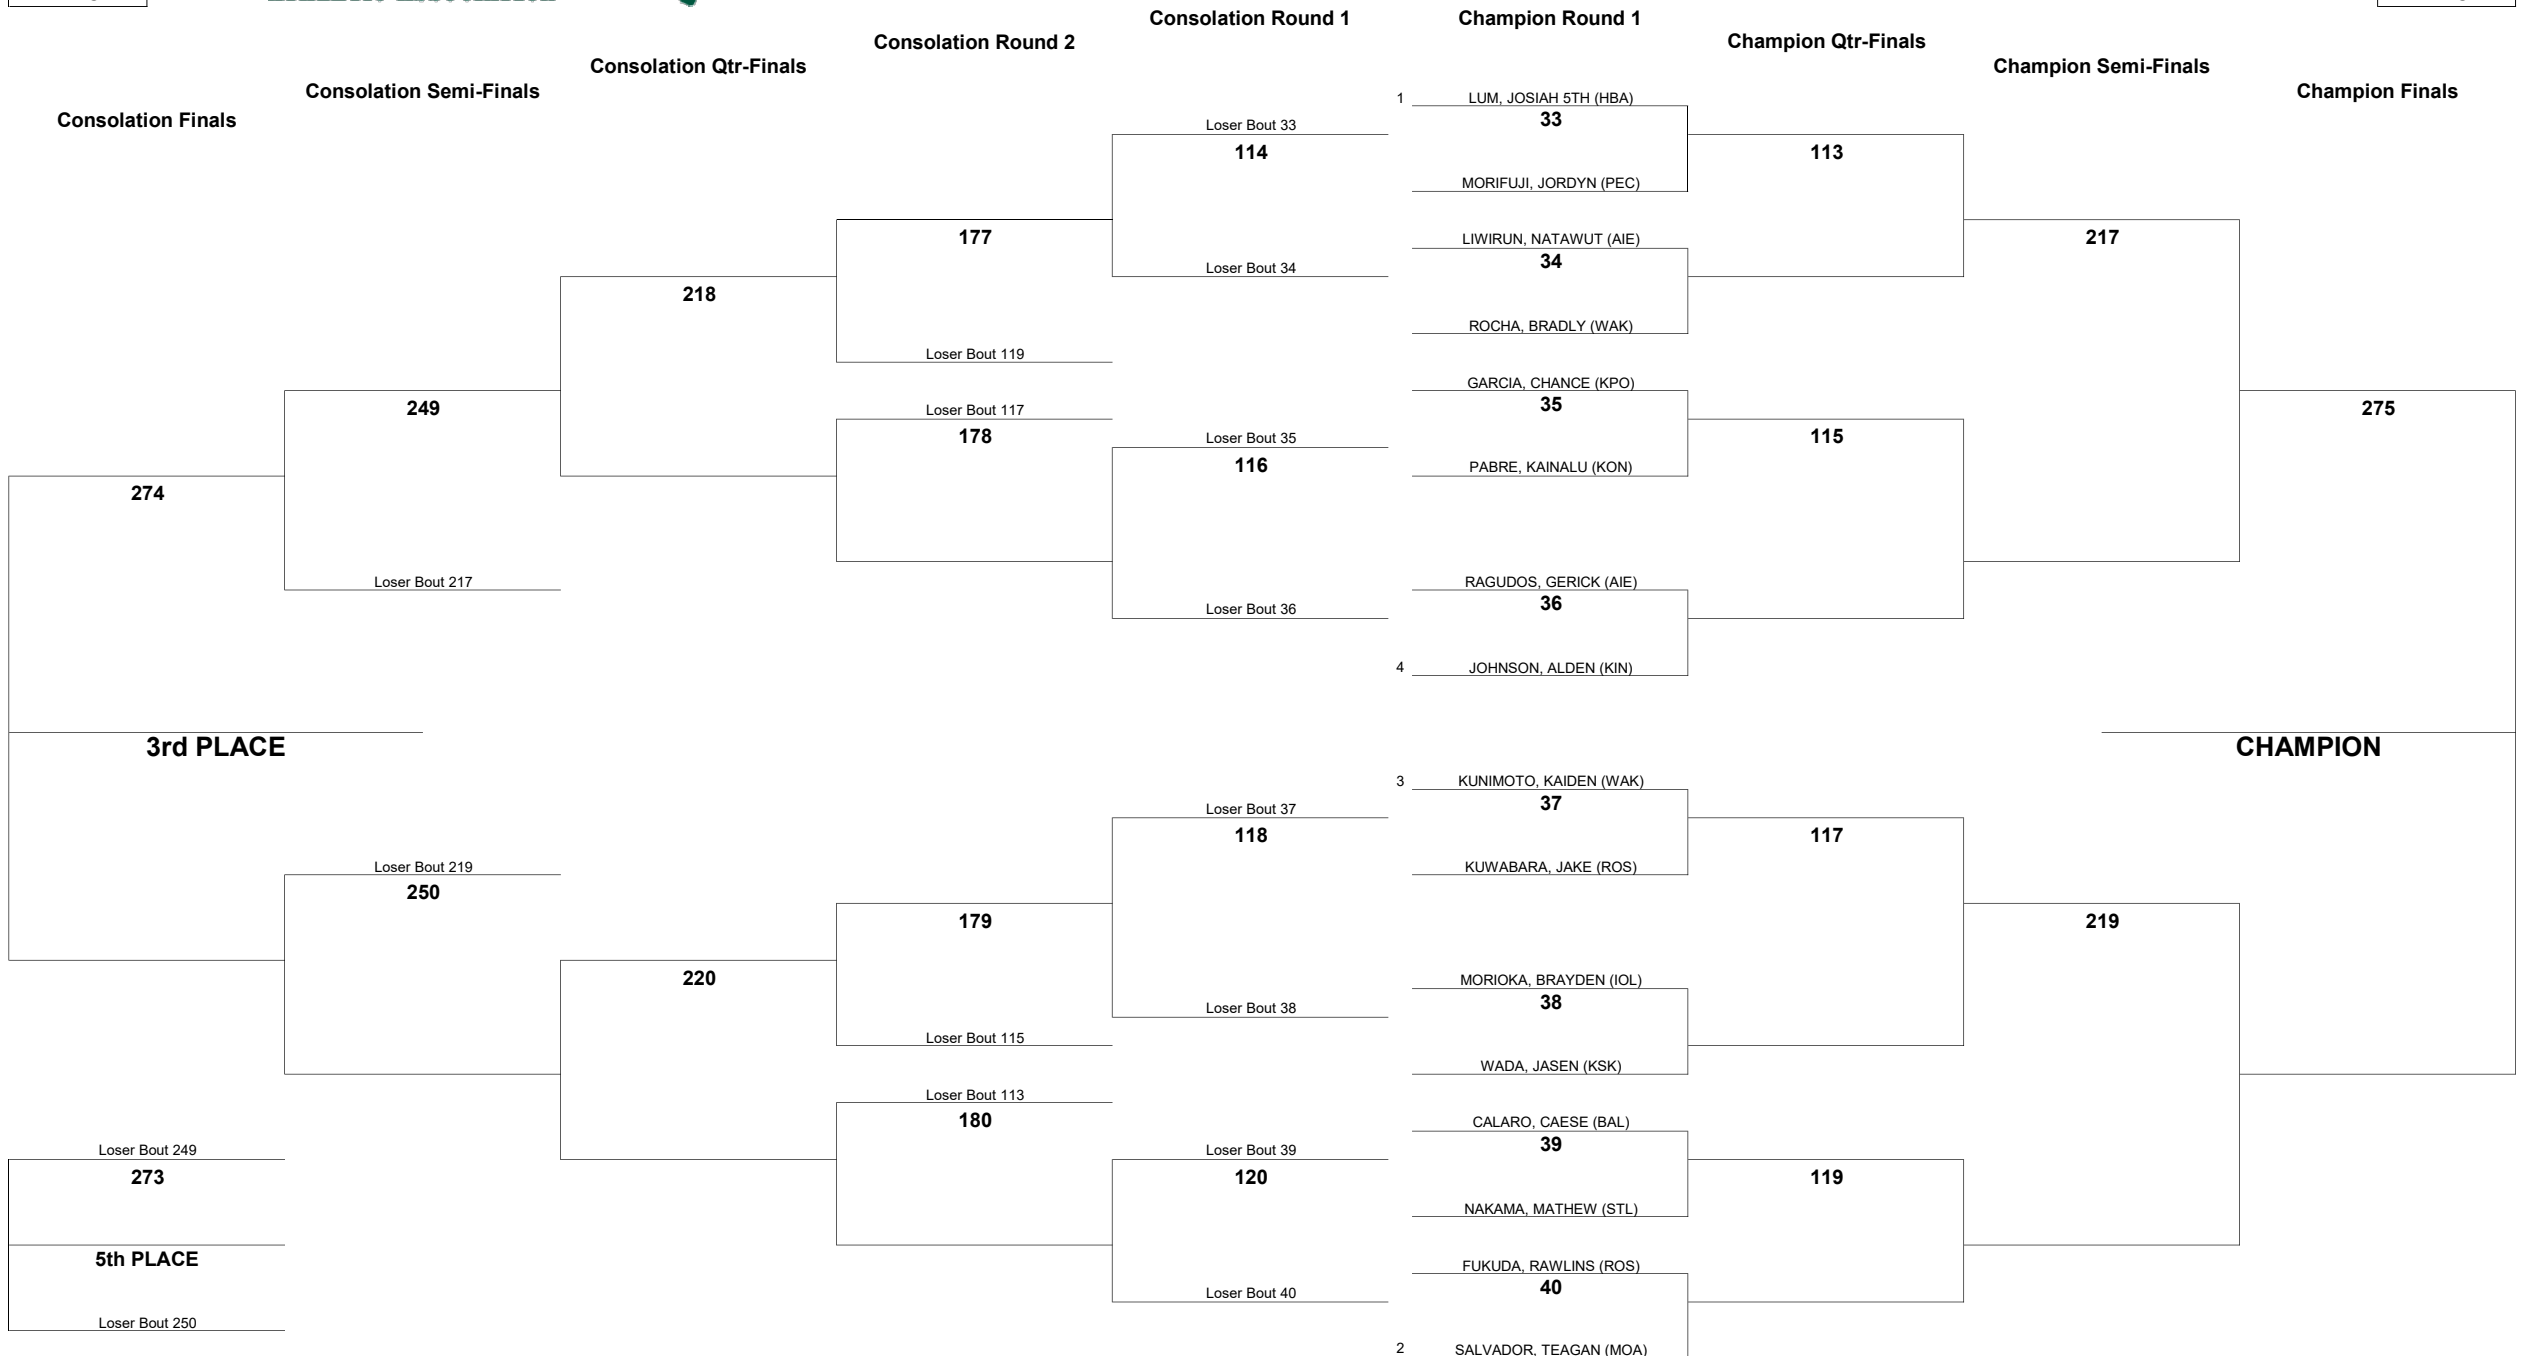

HAWAII HIGH SCHOOL ATHLETIC ASSOCIATION 2022 BOYS JUDO CHAMPIONSHIPS

WEIGHT CLASS

145

WEIGHT CLASS

145