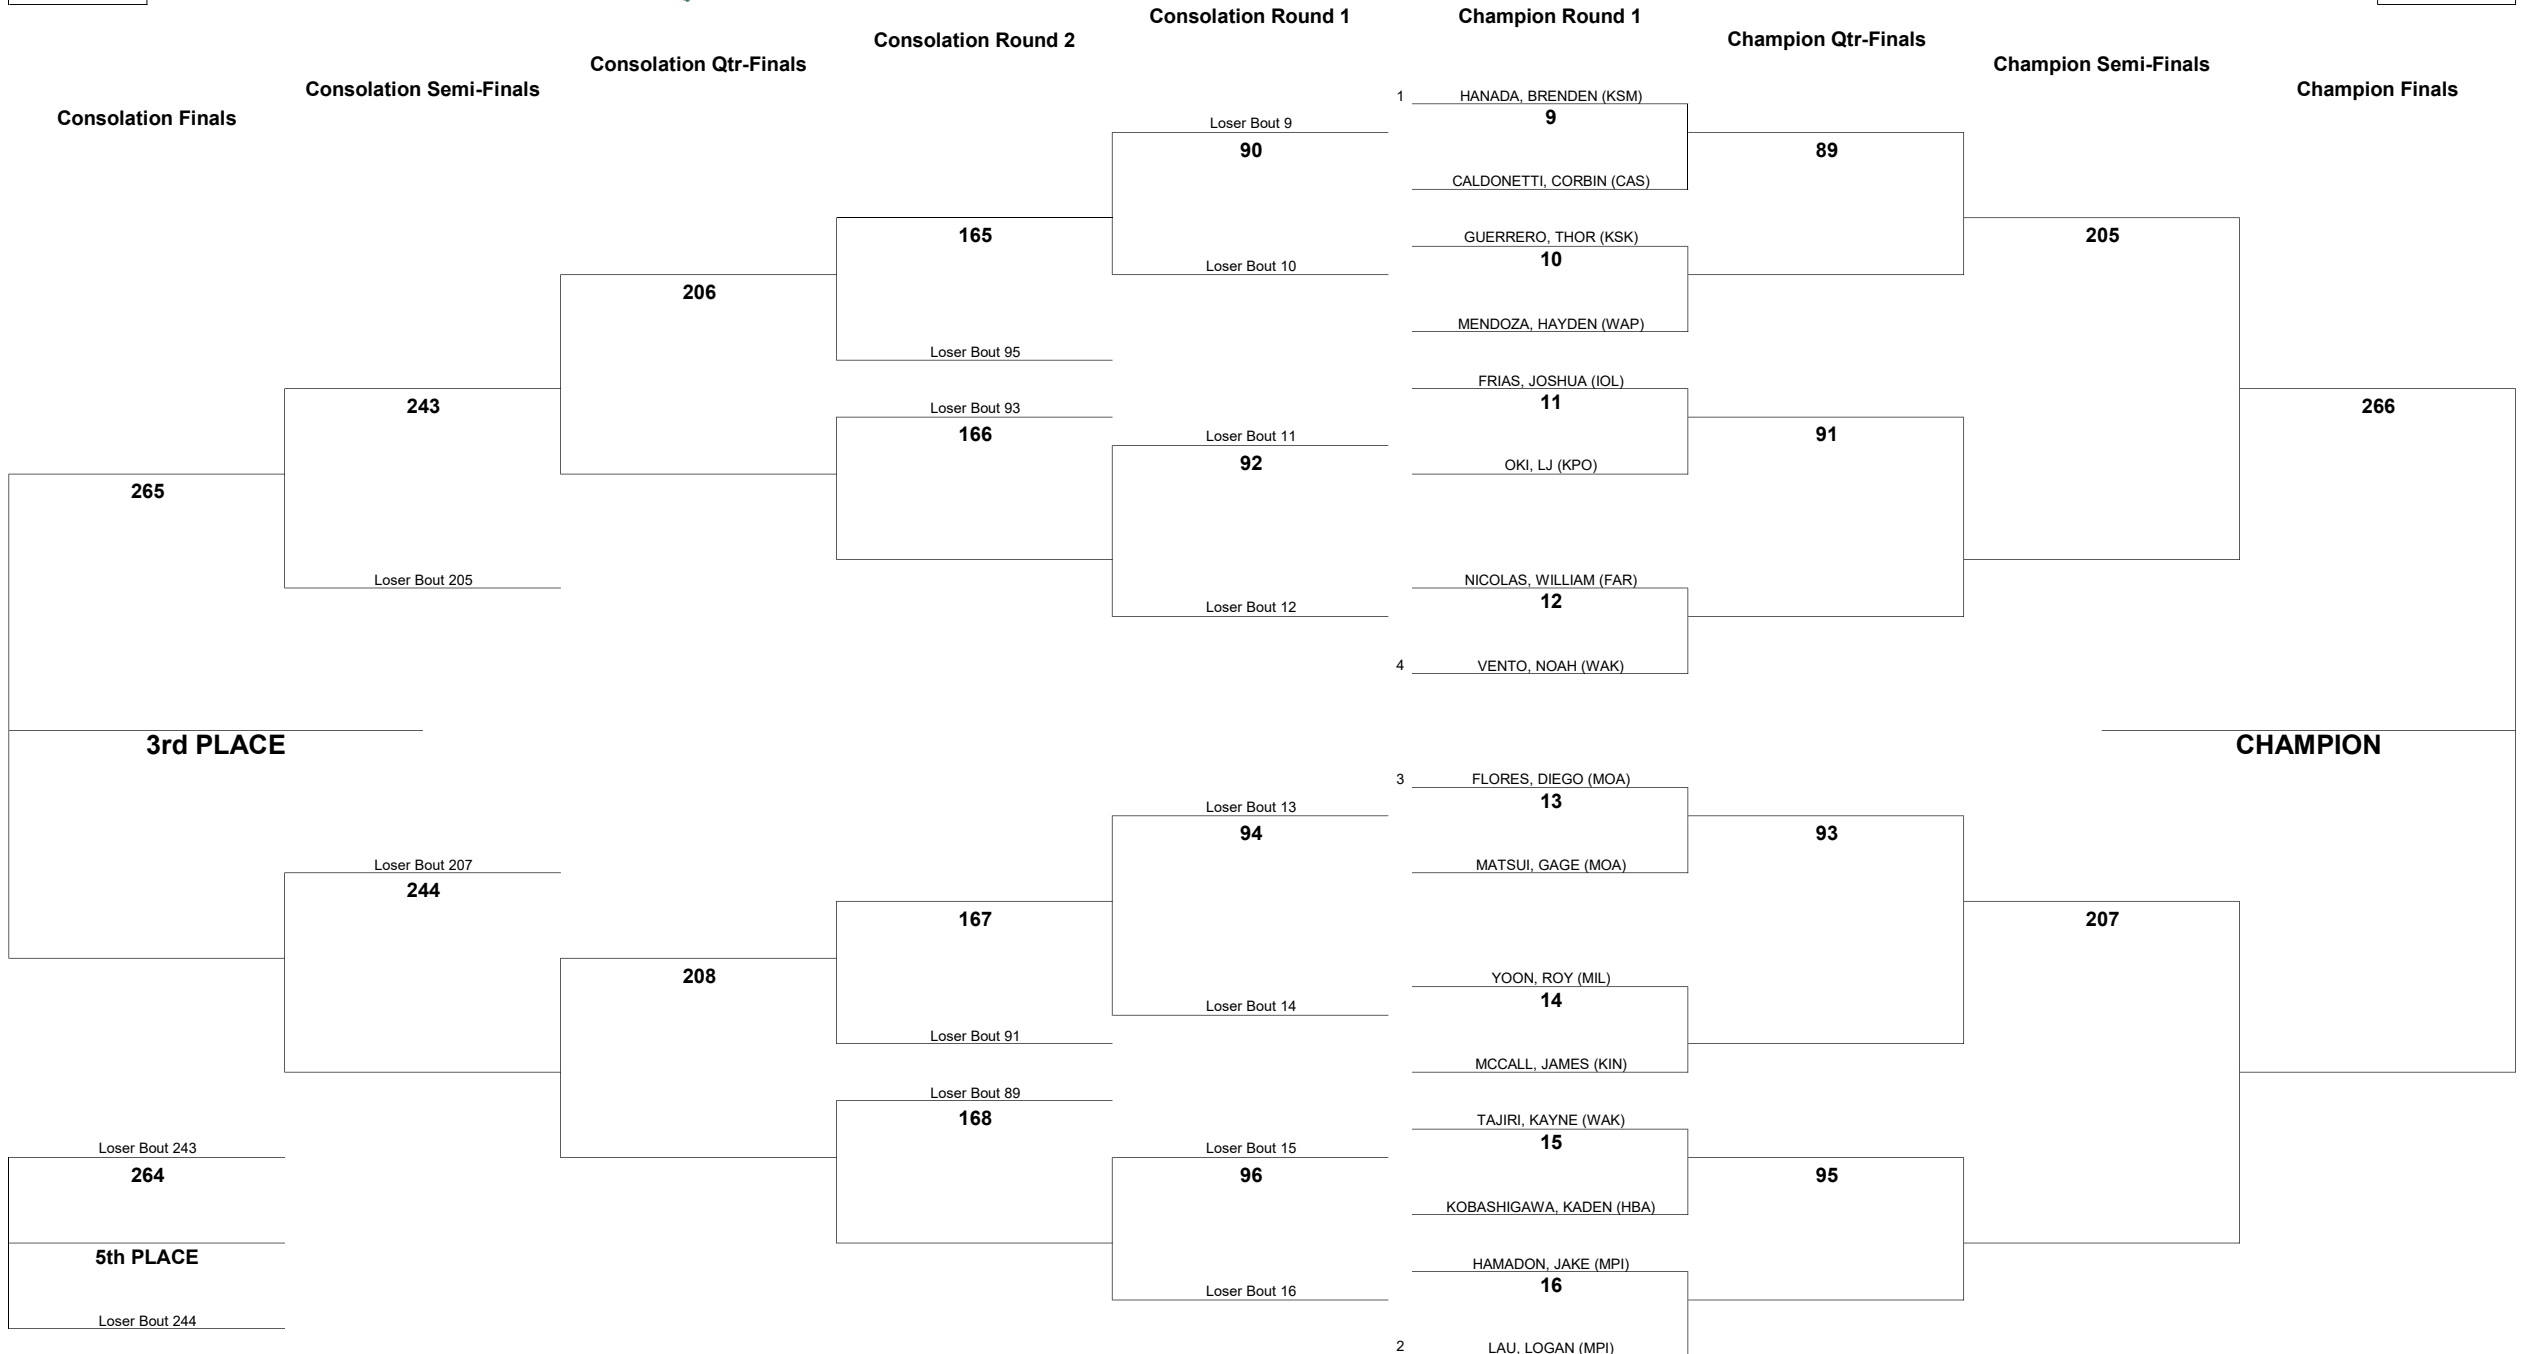

HAWAII HIGH SCHOOL ATHLETIC ASSOCIATION 2022 BOYS JUDO CHAMPIONSHIPS

WEIGHT CLASS

114

WEIGHT CLASS

114