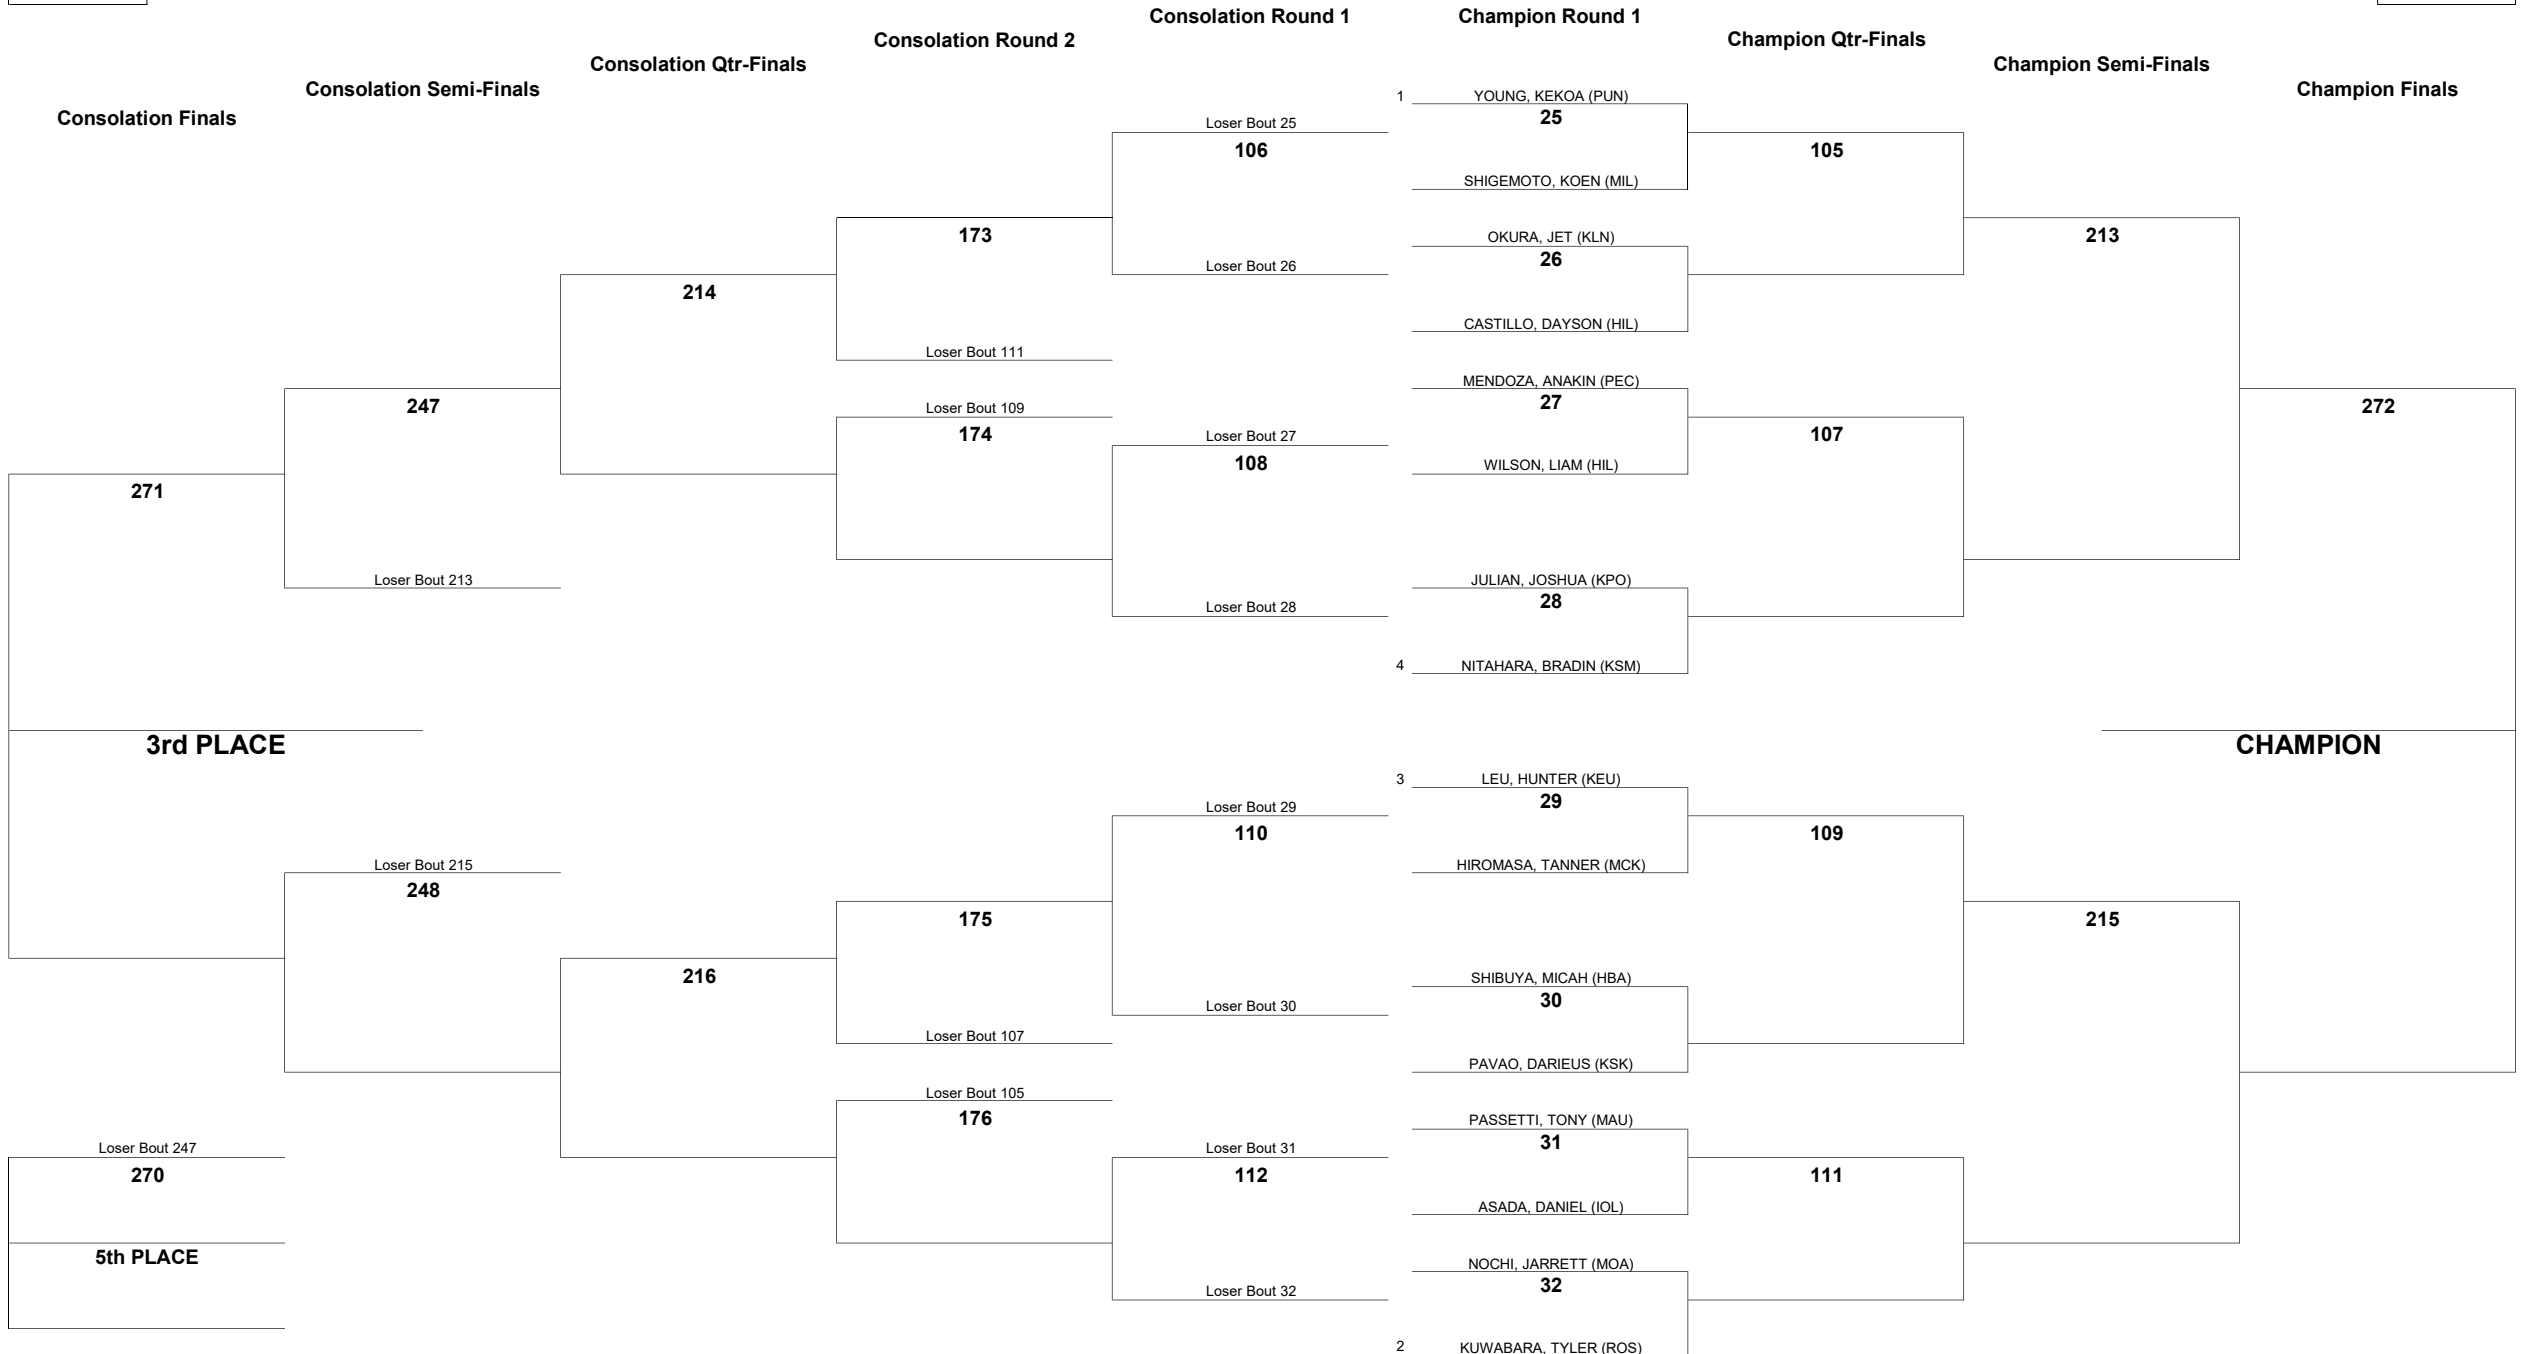

HAWAII HIGH SCHOOL ATHLETIC ASSOCIATION 2022 BOYS JUDO CHAMPIONSHIPS

WEIGHT CLASS

132

WEIGHT CLASS

132