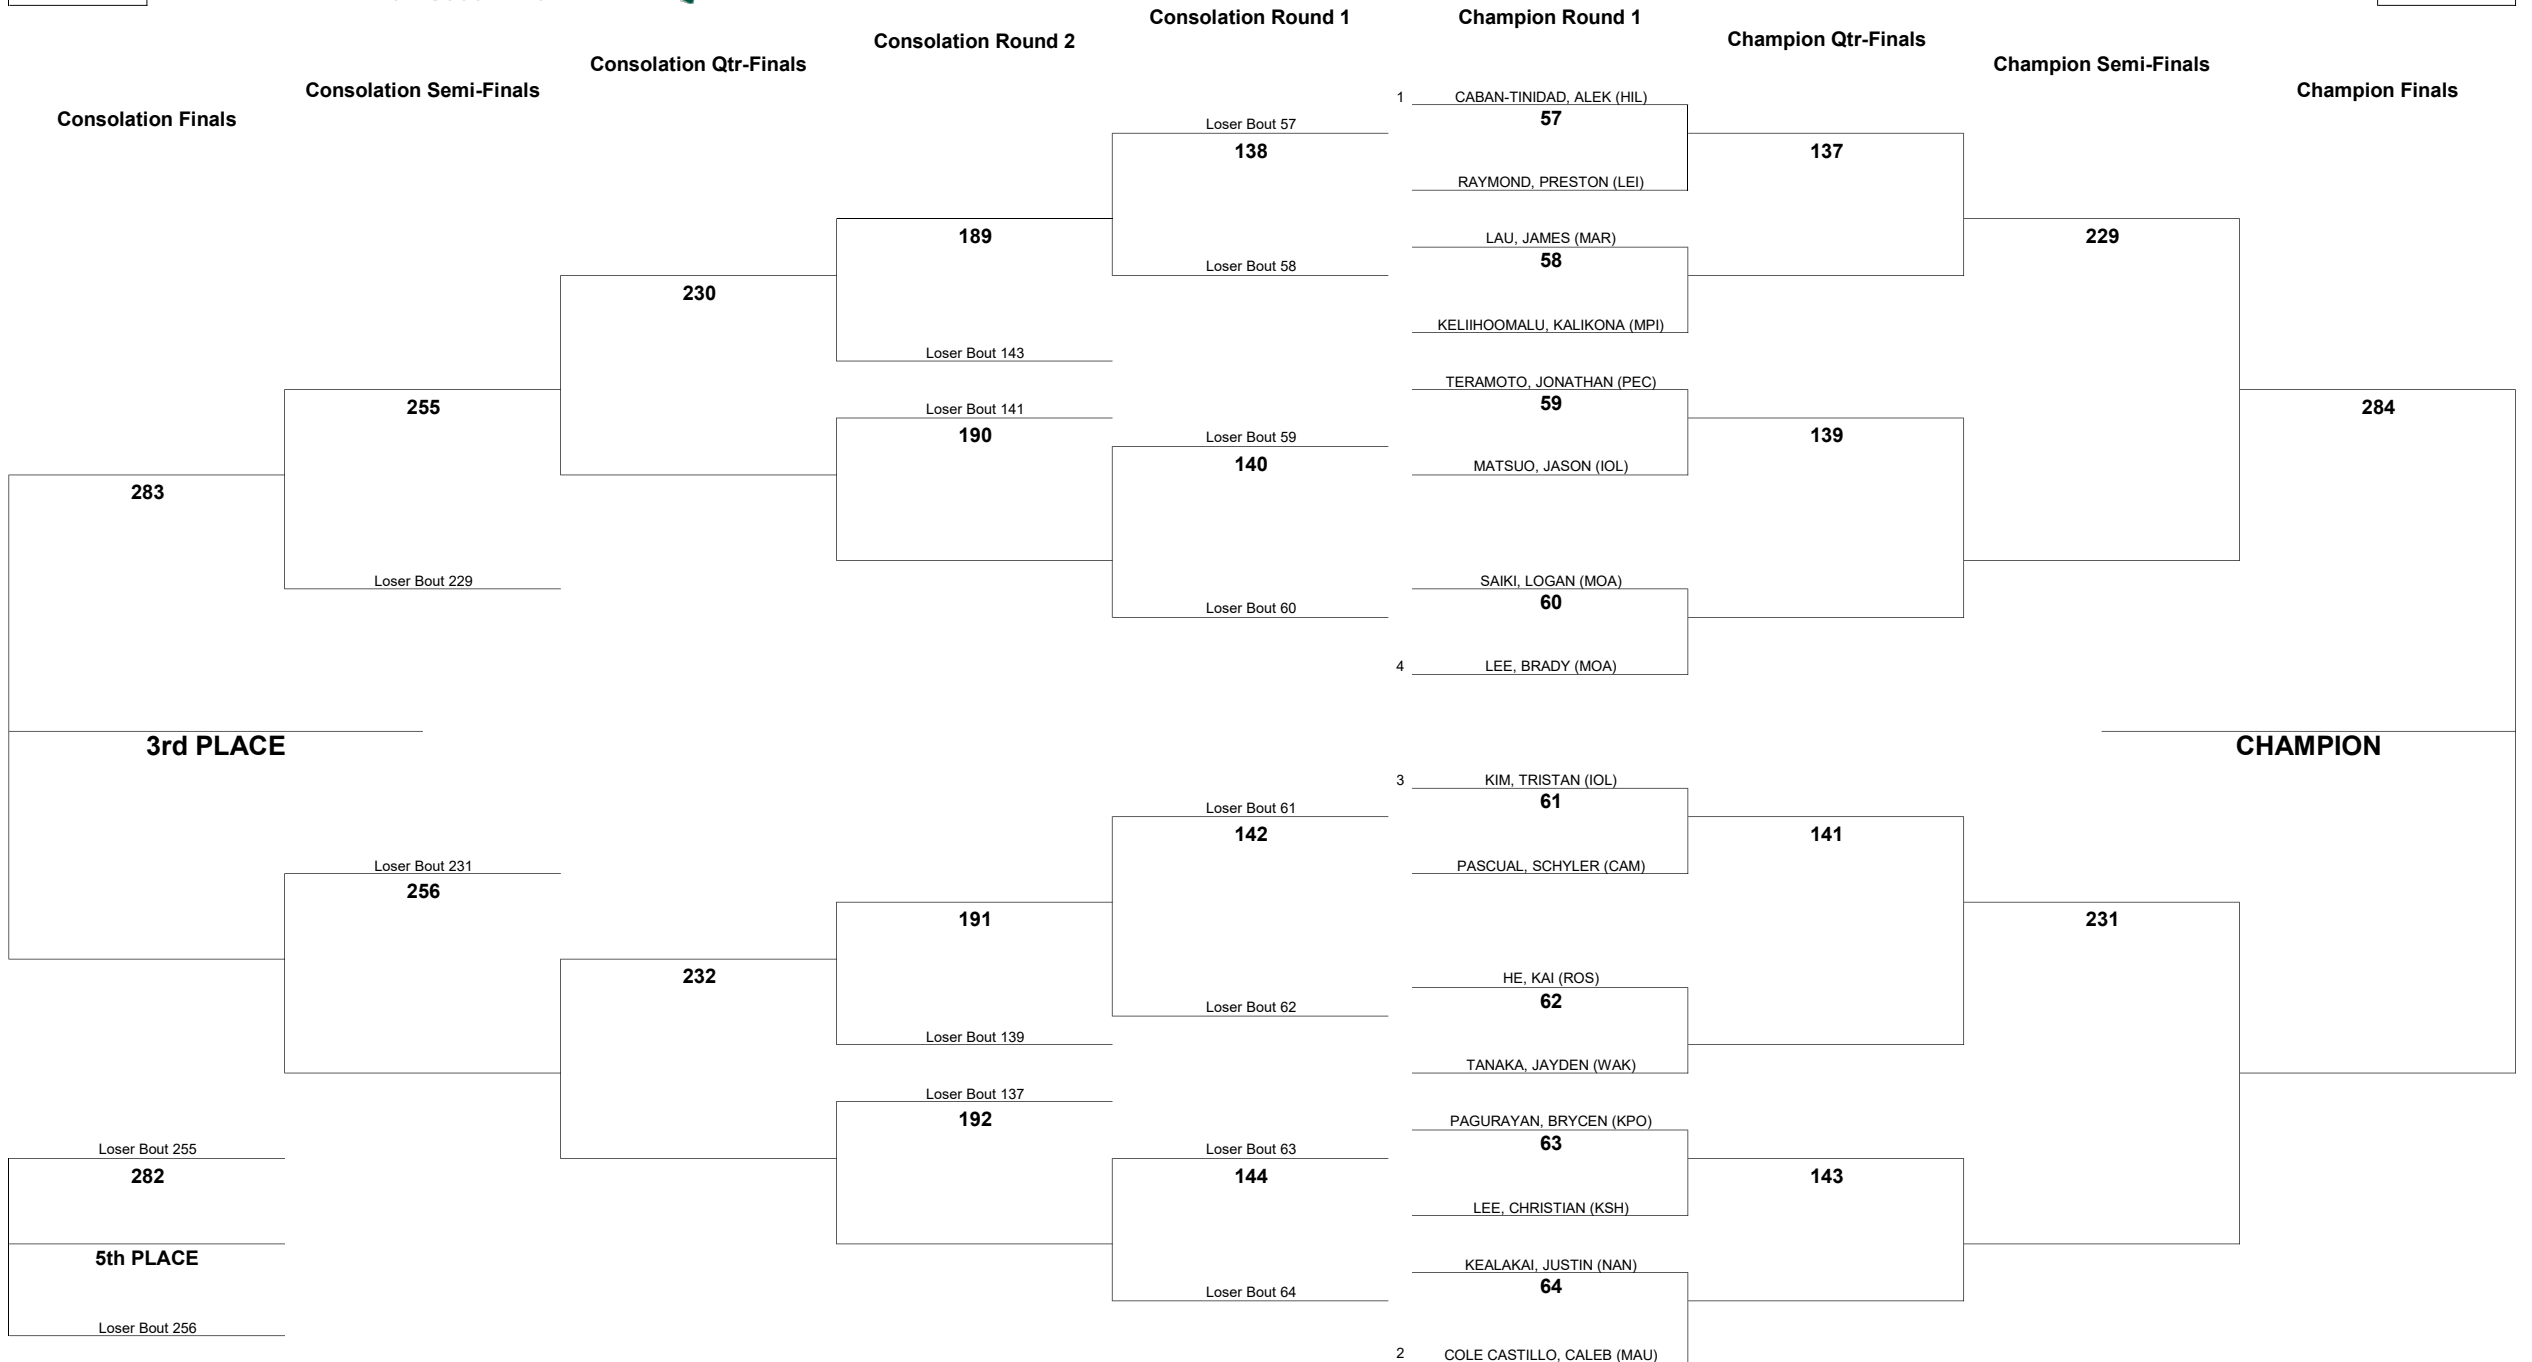

178

WEIGHT CLASS

178

HAWAII HIGH SCHOOL ATHLETIC ASSOCIATION 2022 BOYS JUDO CHAMPIONSHIPS

WEIGHT CLASS

198

WEIGHT CLASS

198