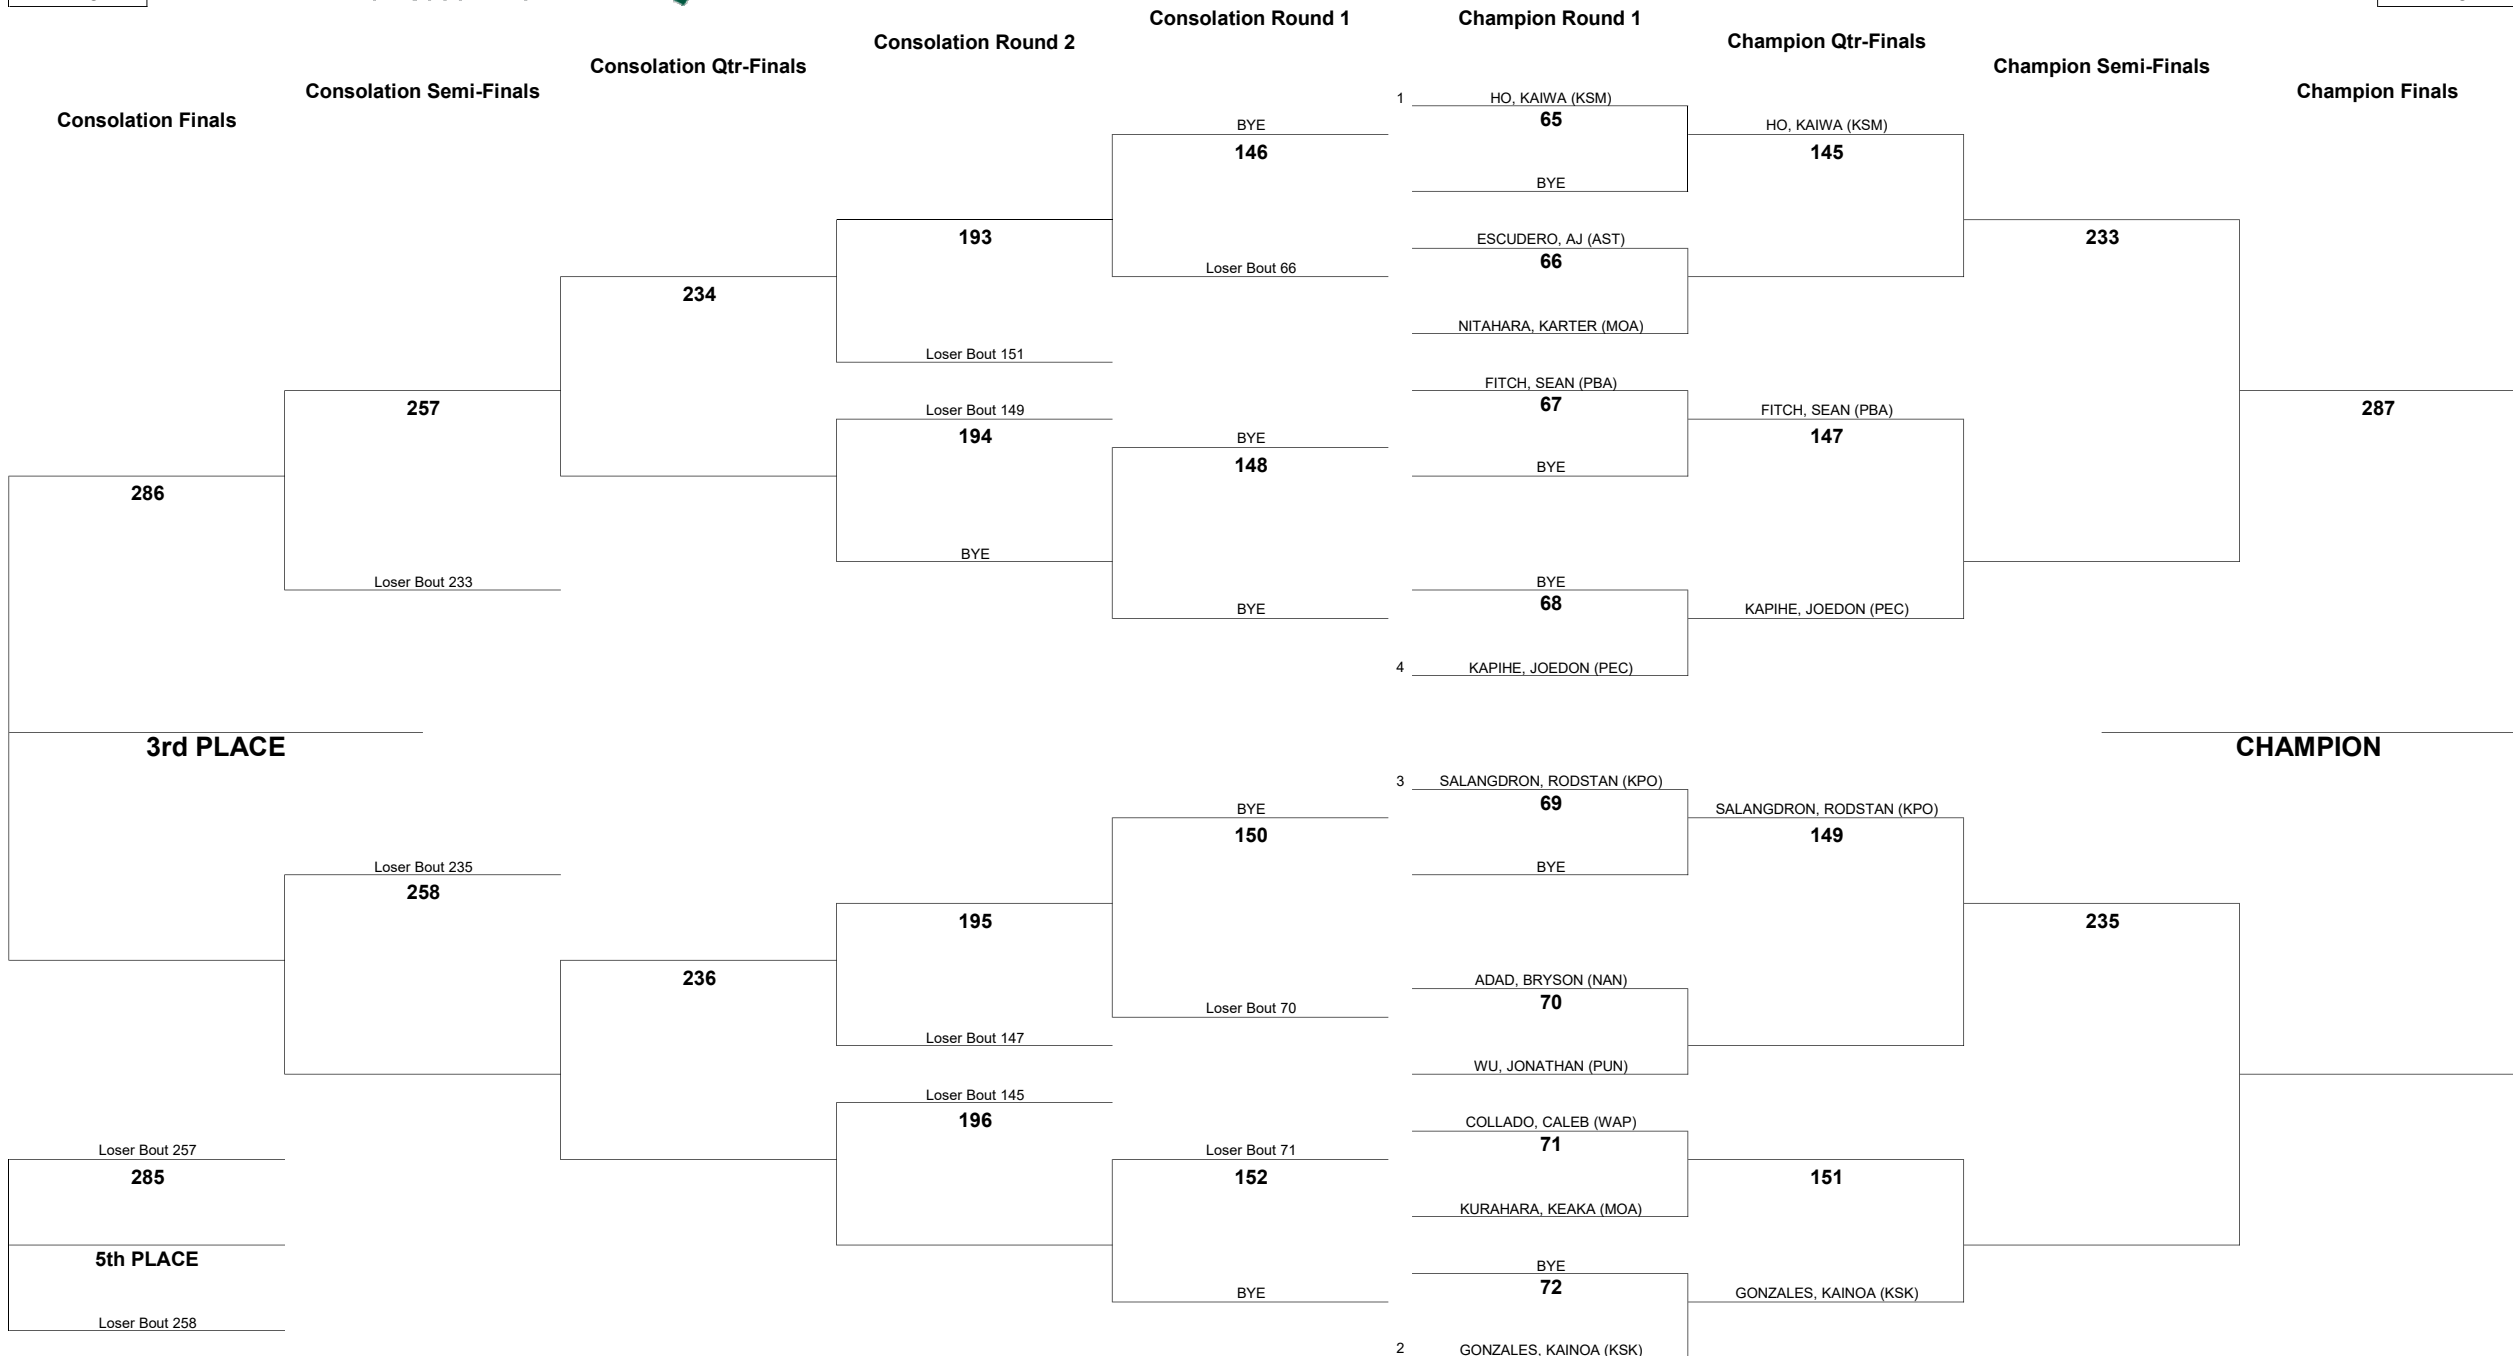

HAWAII HIGH SCHOOL ATHLETIC ASSOCIATION 2022 BOYS JUDO CHAMPIONSHIPS

WEIGHT CLASS

220

WEIGHT CLASS

220