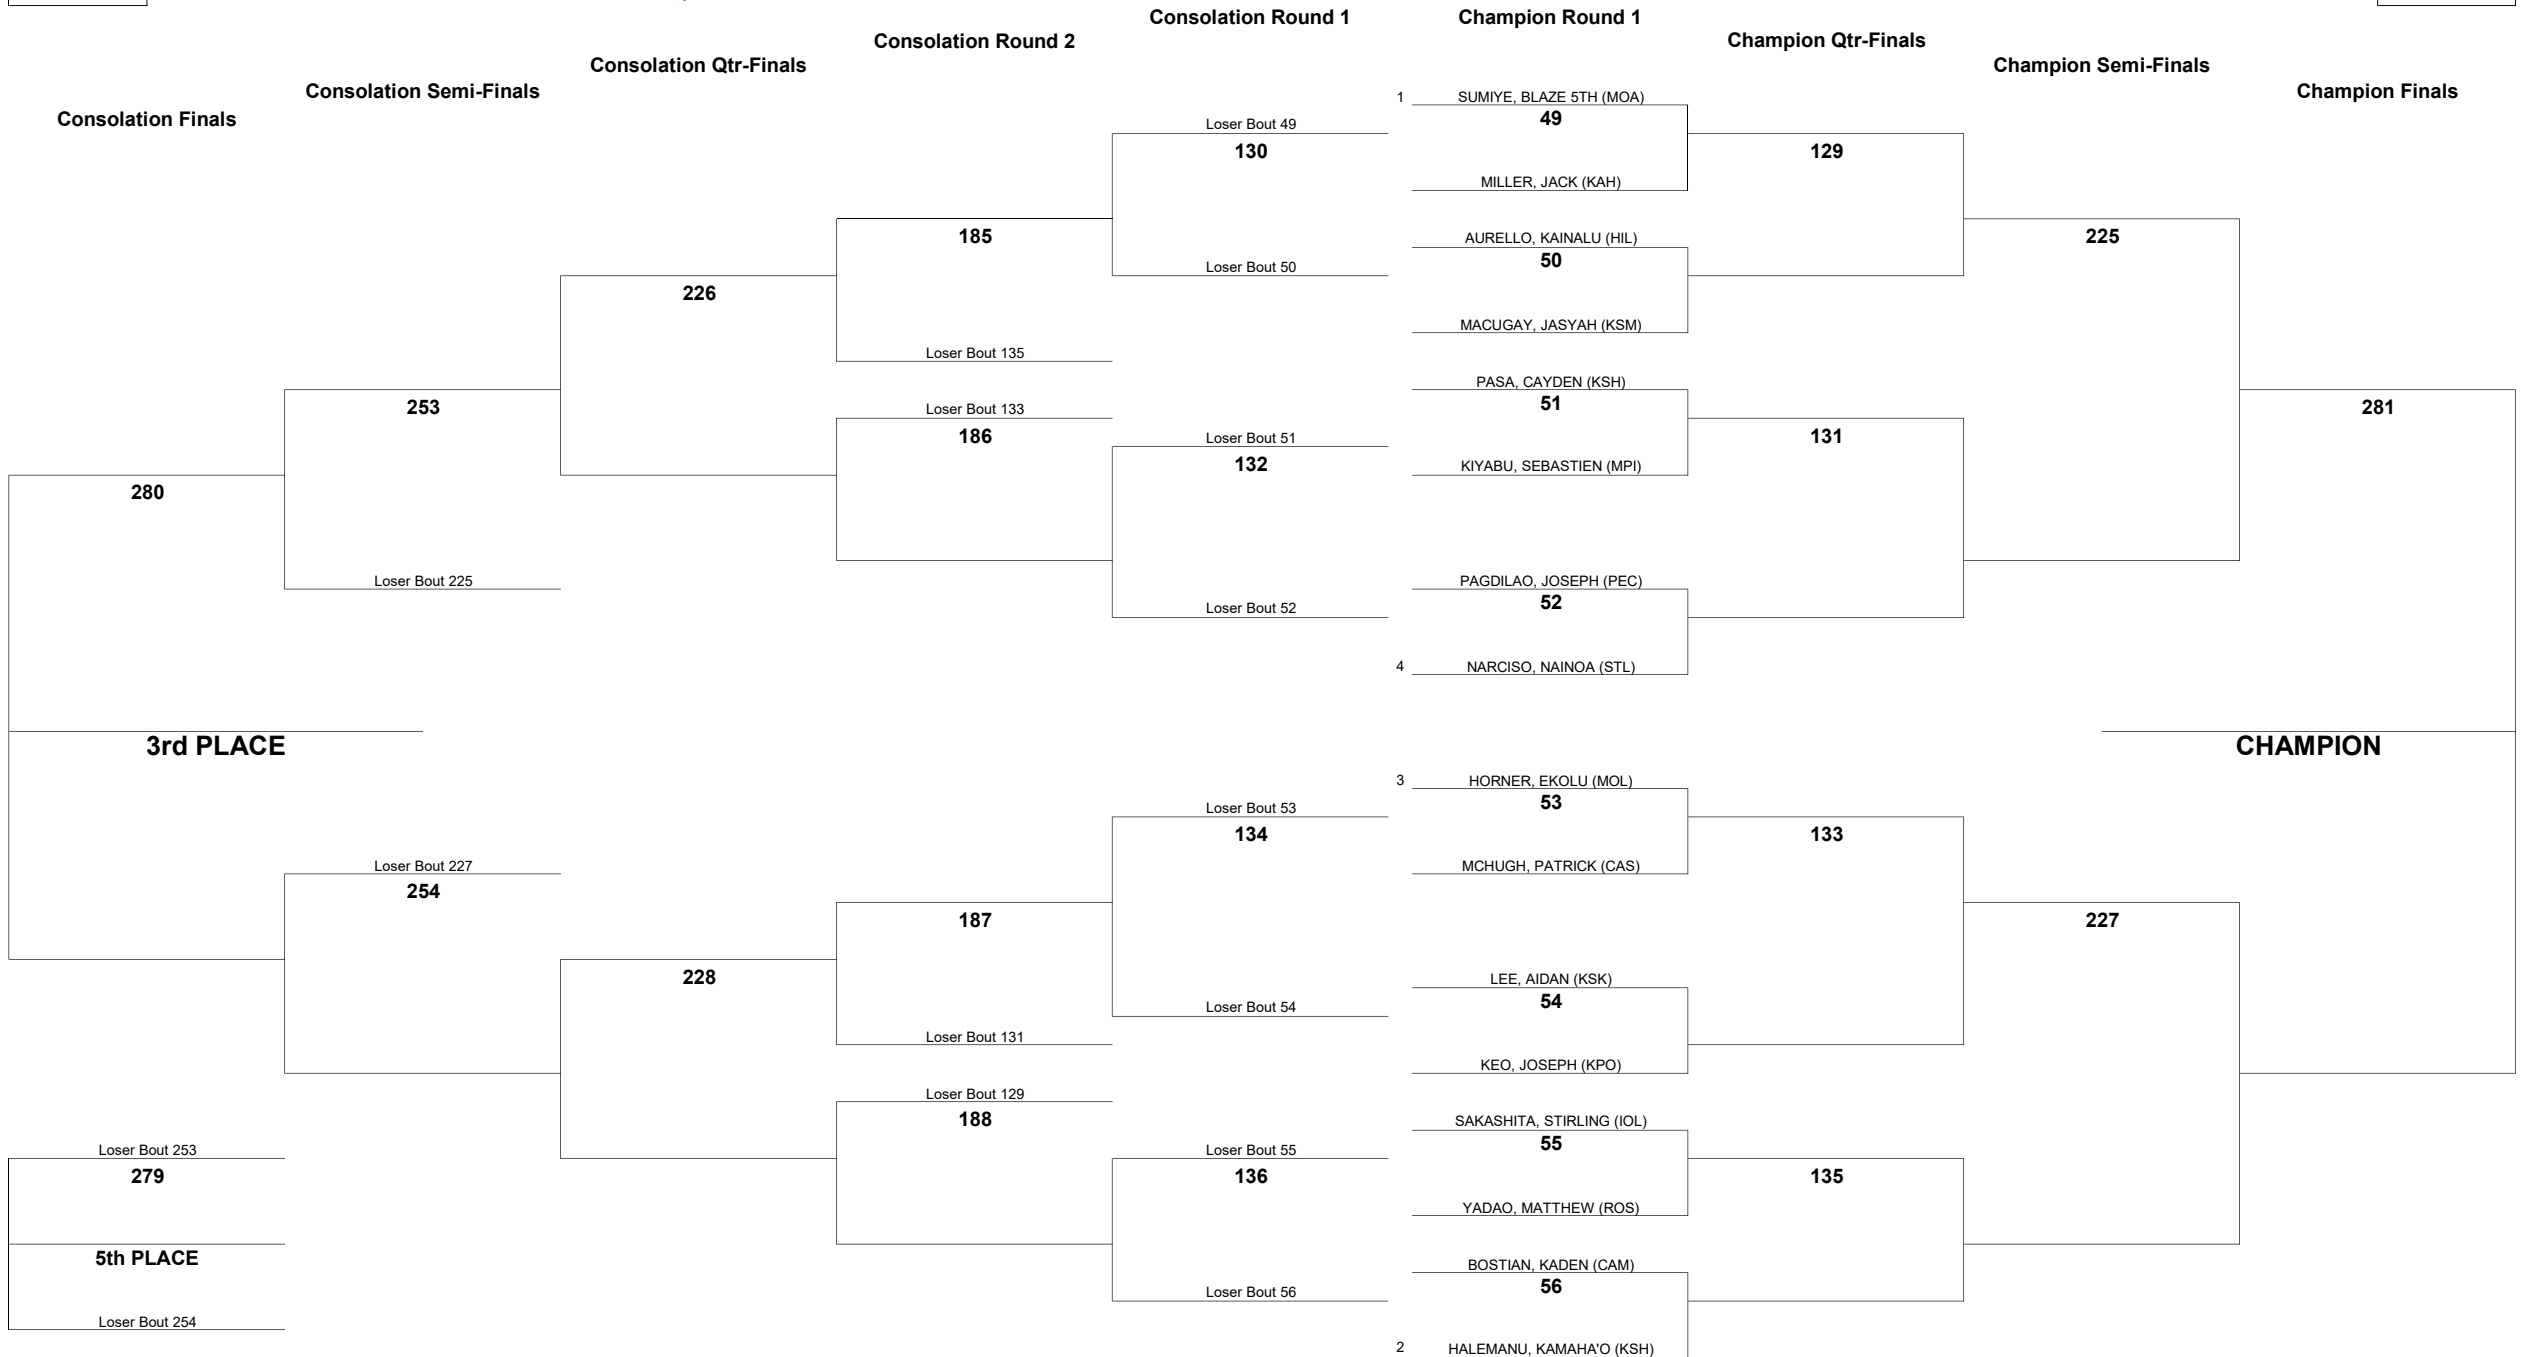

HAWAII HIGH SCHOOL ATHLETIC ASSOCIATION 2022 BOYS JUDO CHAMPIONSHIPS

WEIGHT CLASS

178

WEIGHT CLASS

178