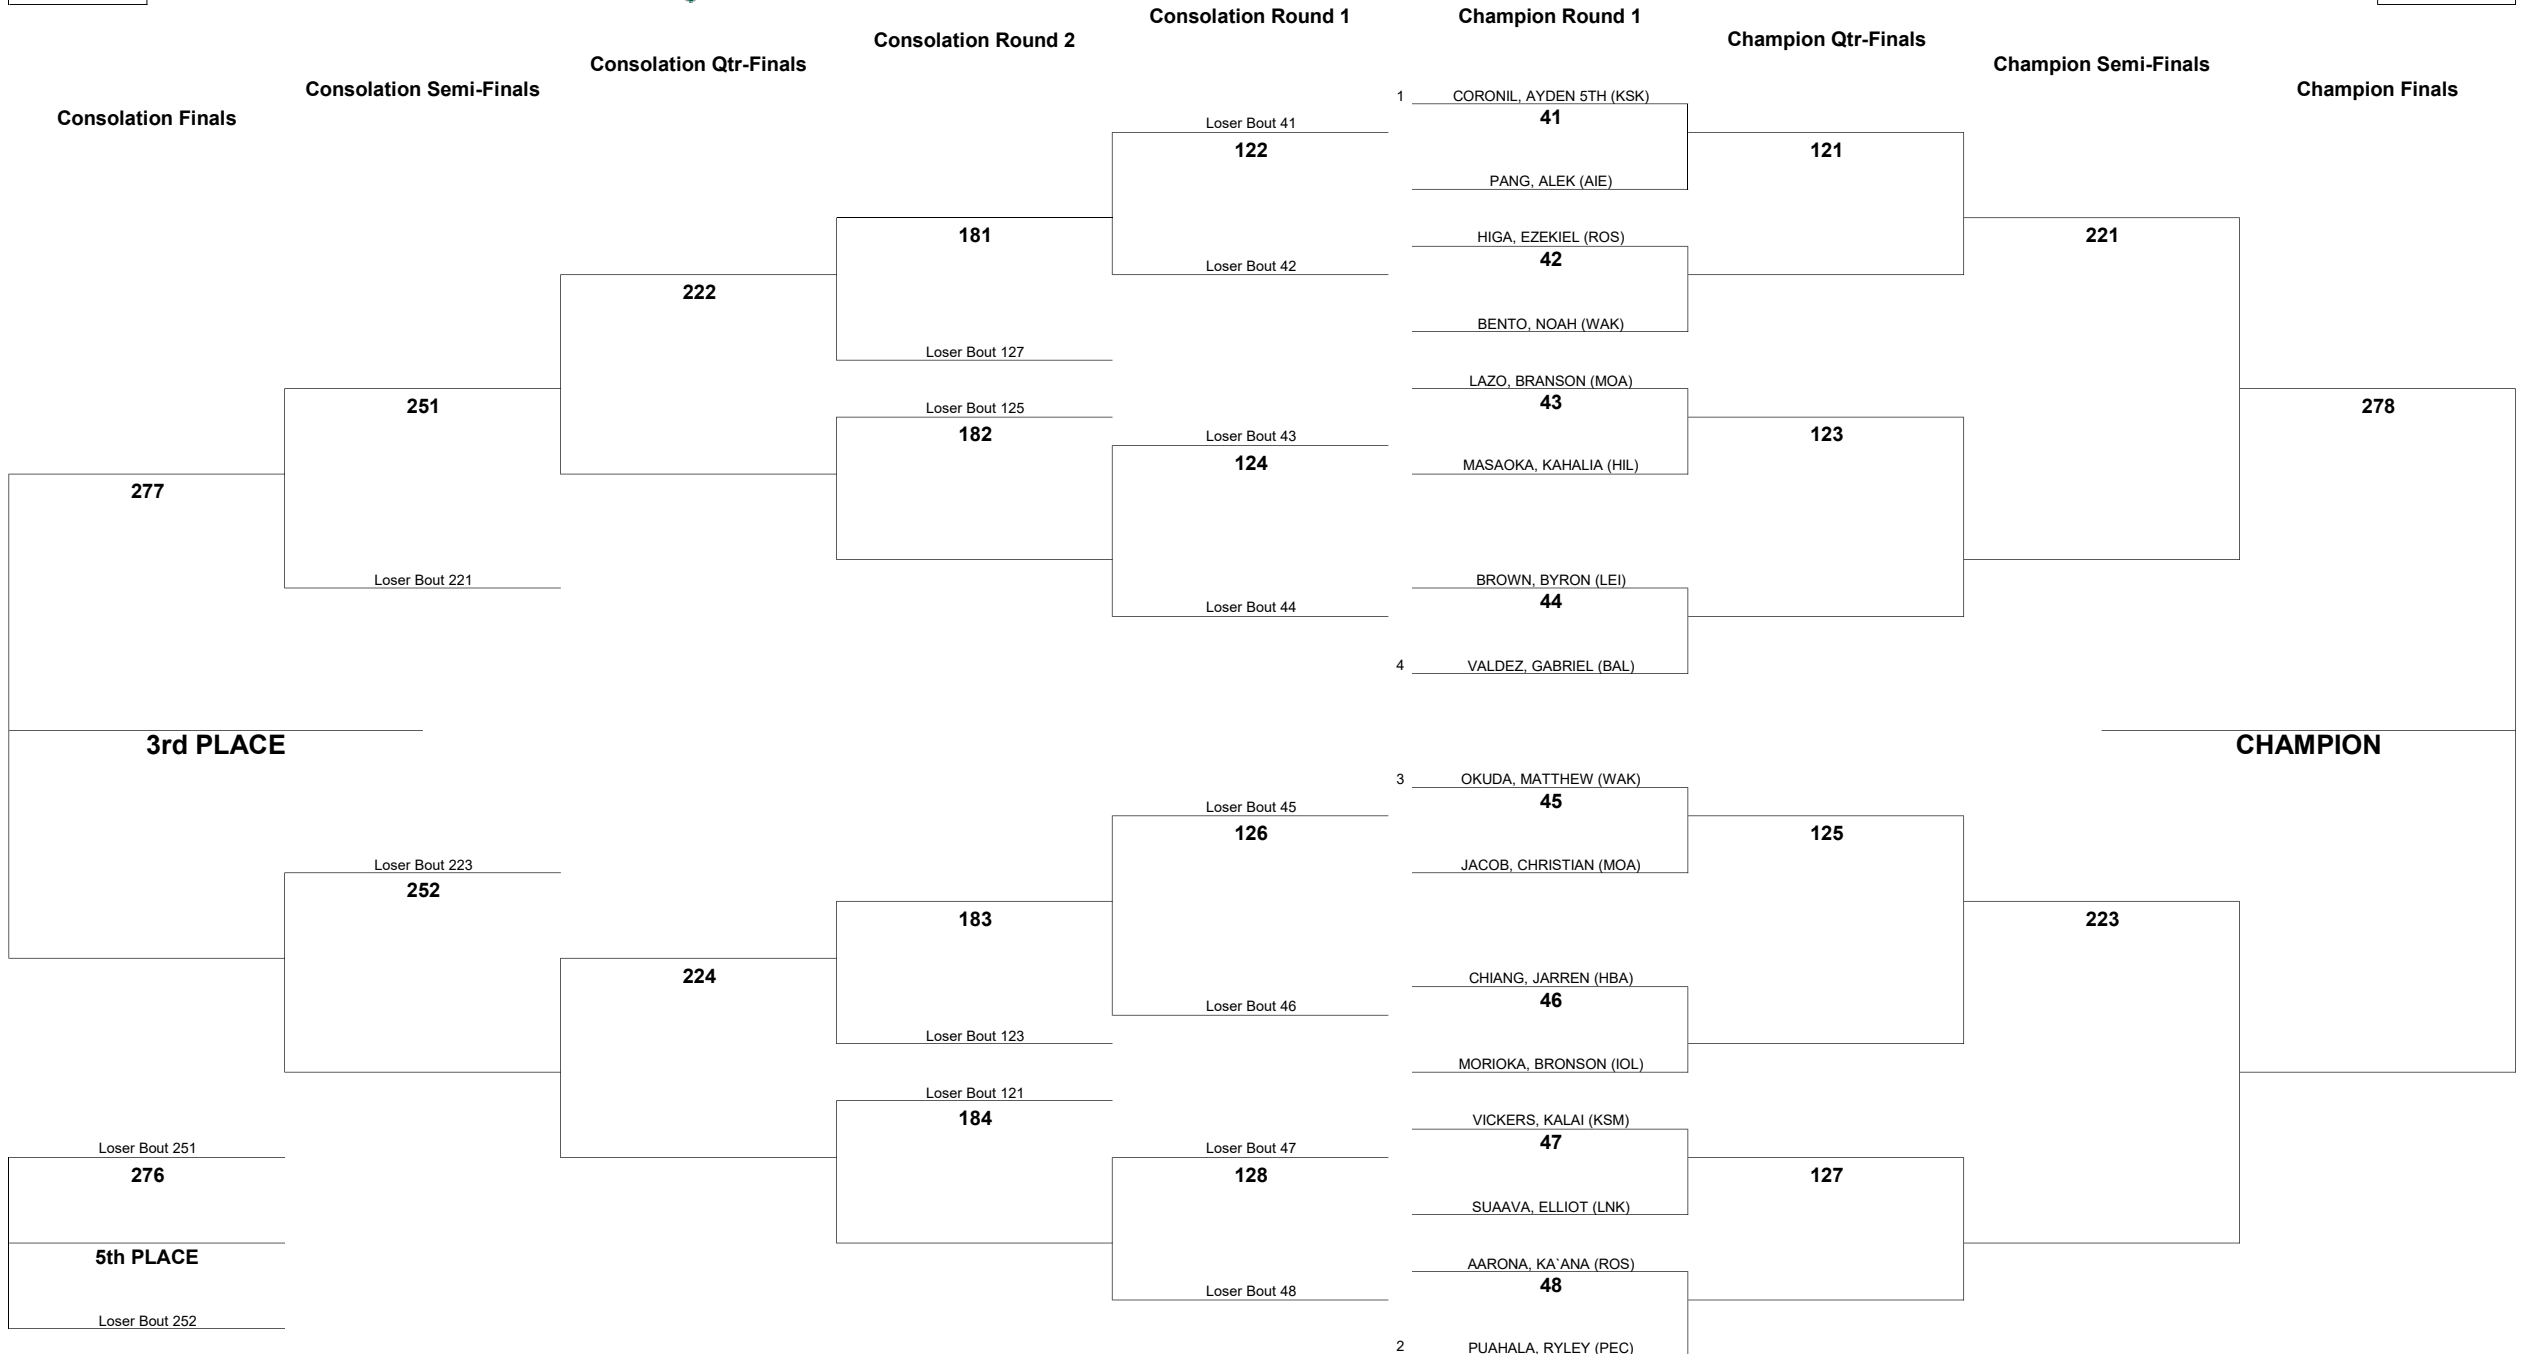

145

HAWAII HIGH SCHOOL ATHLETIC ASSOCIATION 2022 BOYS JUDO CHAMPIONSHIPS

WEIGHT CLASS

161

WEIGHT CLASS

161

HAWAII HIGH SCHOOL ATHLETIC ASSOCIATION 2022 BOYS JUDO CHAMPIONSHIPS

WEIGHT CLASS