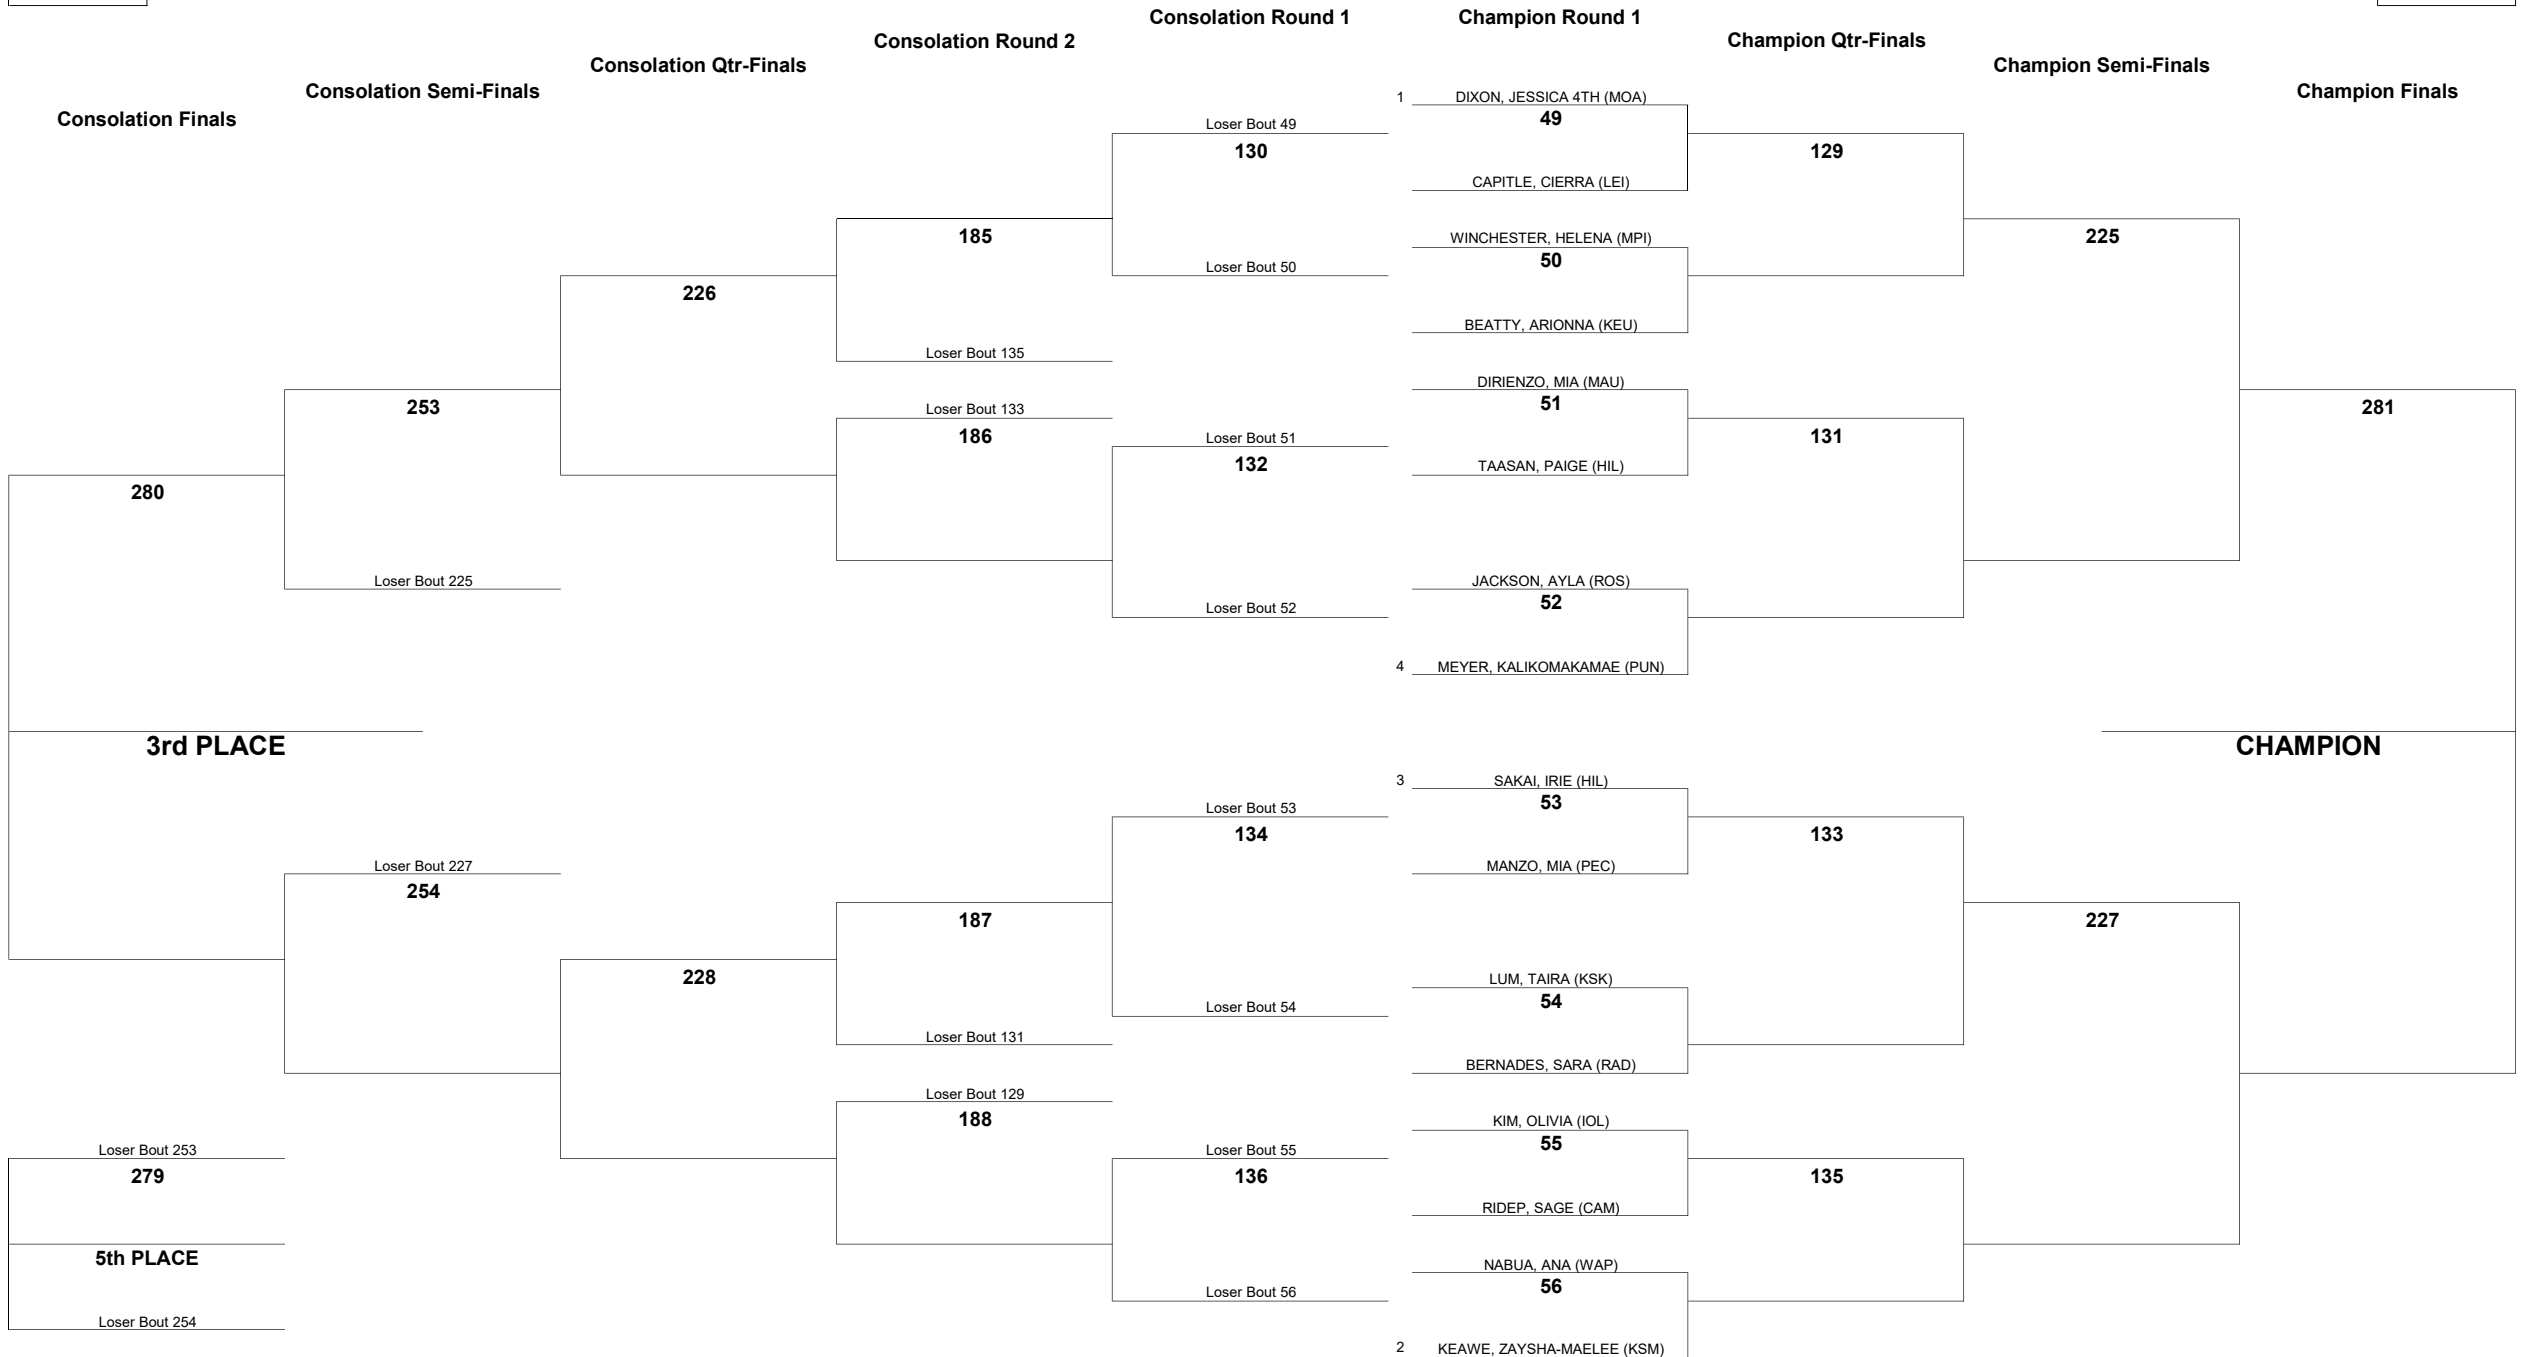

HAWAII HIGH SCHOOL ATHLETIC ASSOCIATION 2022 GIRLS JUDO CHAMPIONSHIPS

WEIGHT CLASS

139

WEIGHT CLASS

139