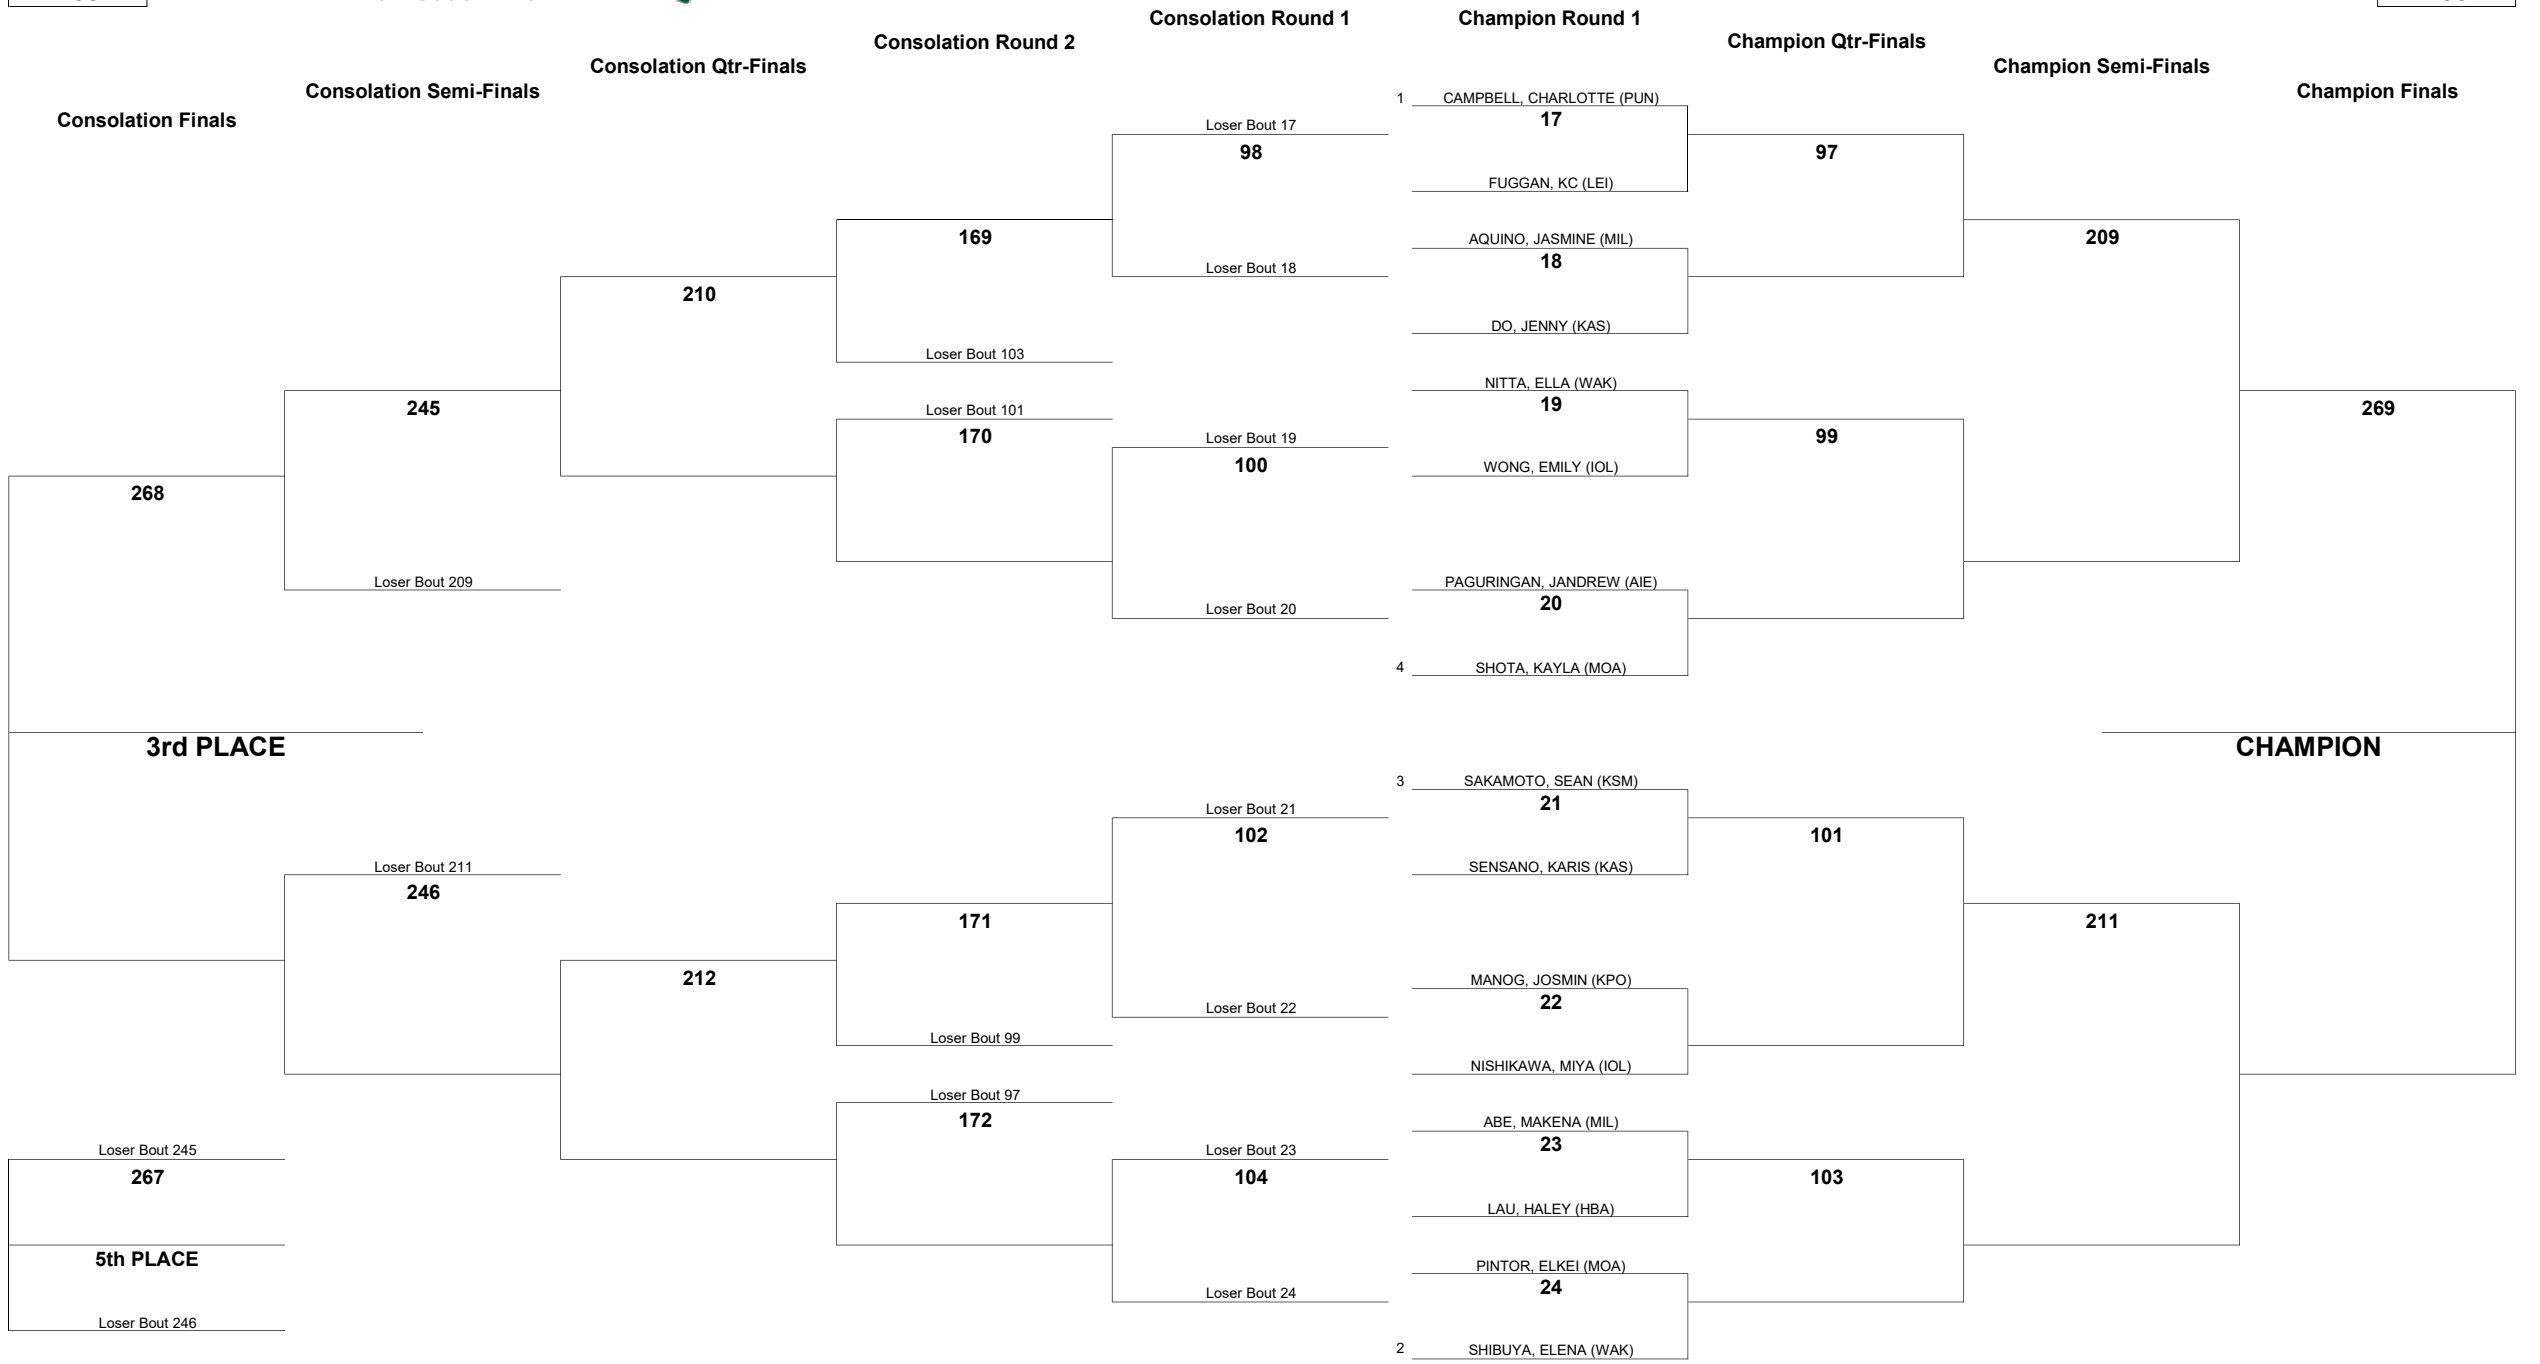

WEIGHT CLASS

103

HAWAII HIGH SCHOOL ATHLETIC ASSOCIATION 2022 GIRLS JUDO CHAMPIONSHIPS

WEIGHT CLASS

109

WEIGHT CLASS

109

HAWAII HIGH SCHOOL ATHLETIC ASSOCIATION 2022 GIRLS JUDO CHAMPIONSHIPS