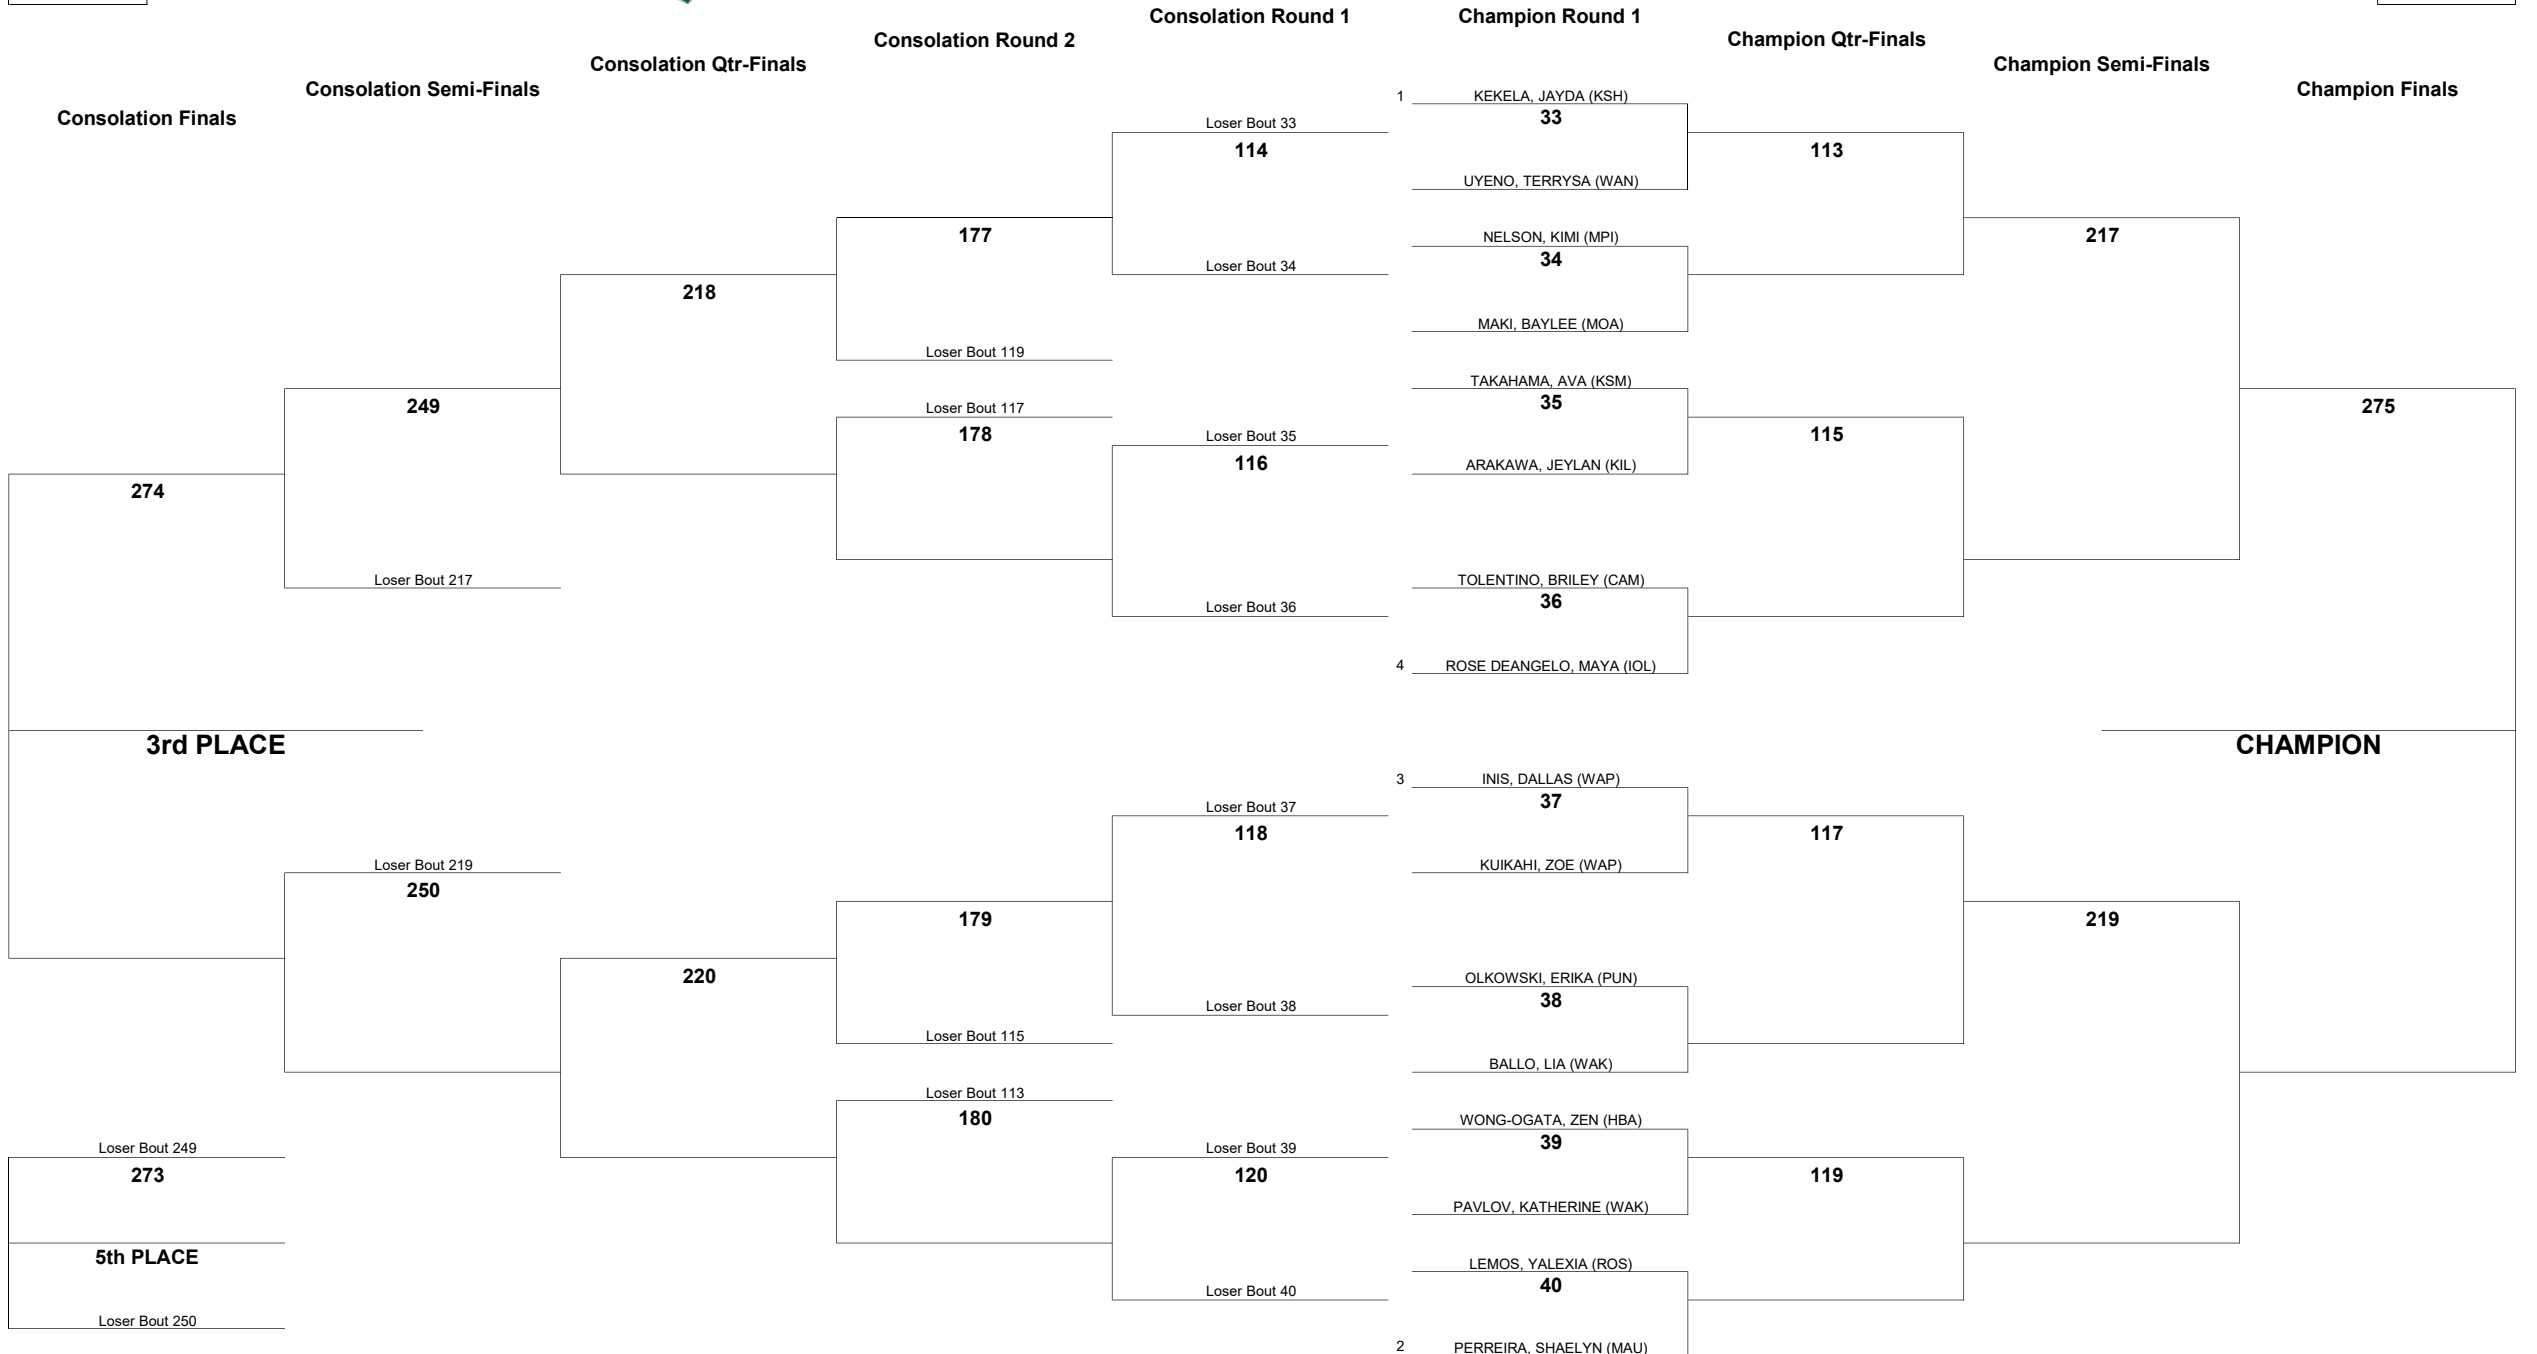

HAWAII HIGH SCHOOL ATHLETIC ASSOCIATION 2022 GIRLS JUDO CHAMPIONSHIPS

WEIGHT CLASS

122

WEIGHT CLASS

122