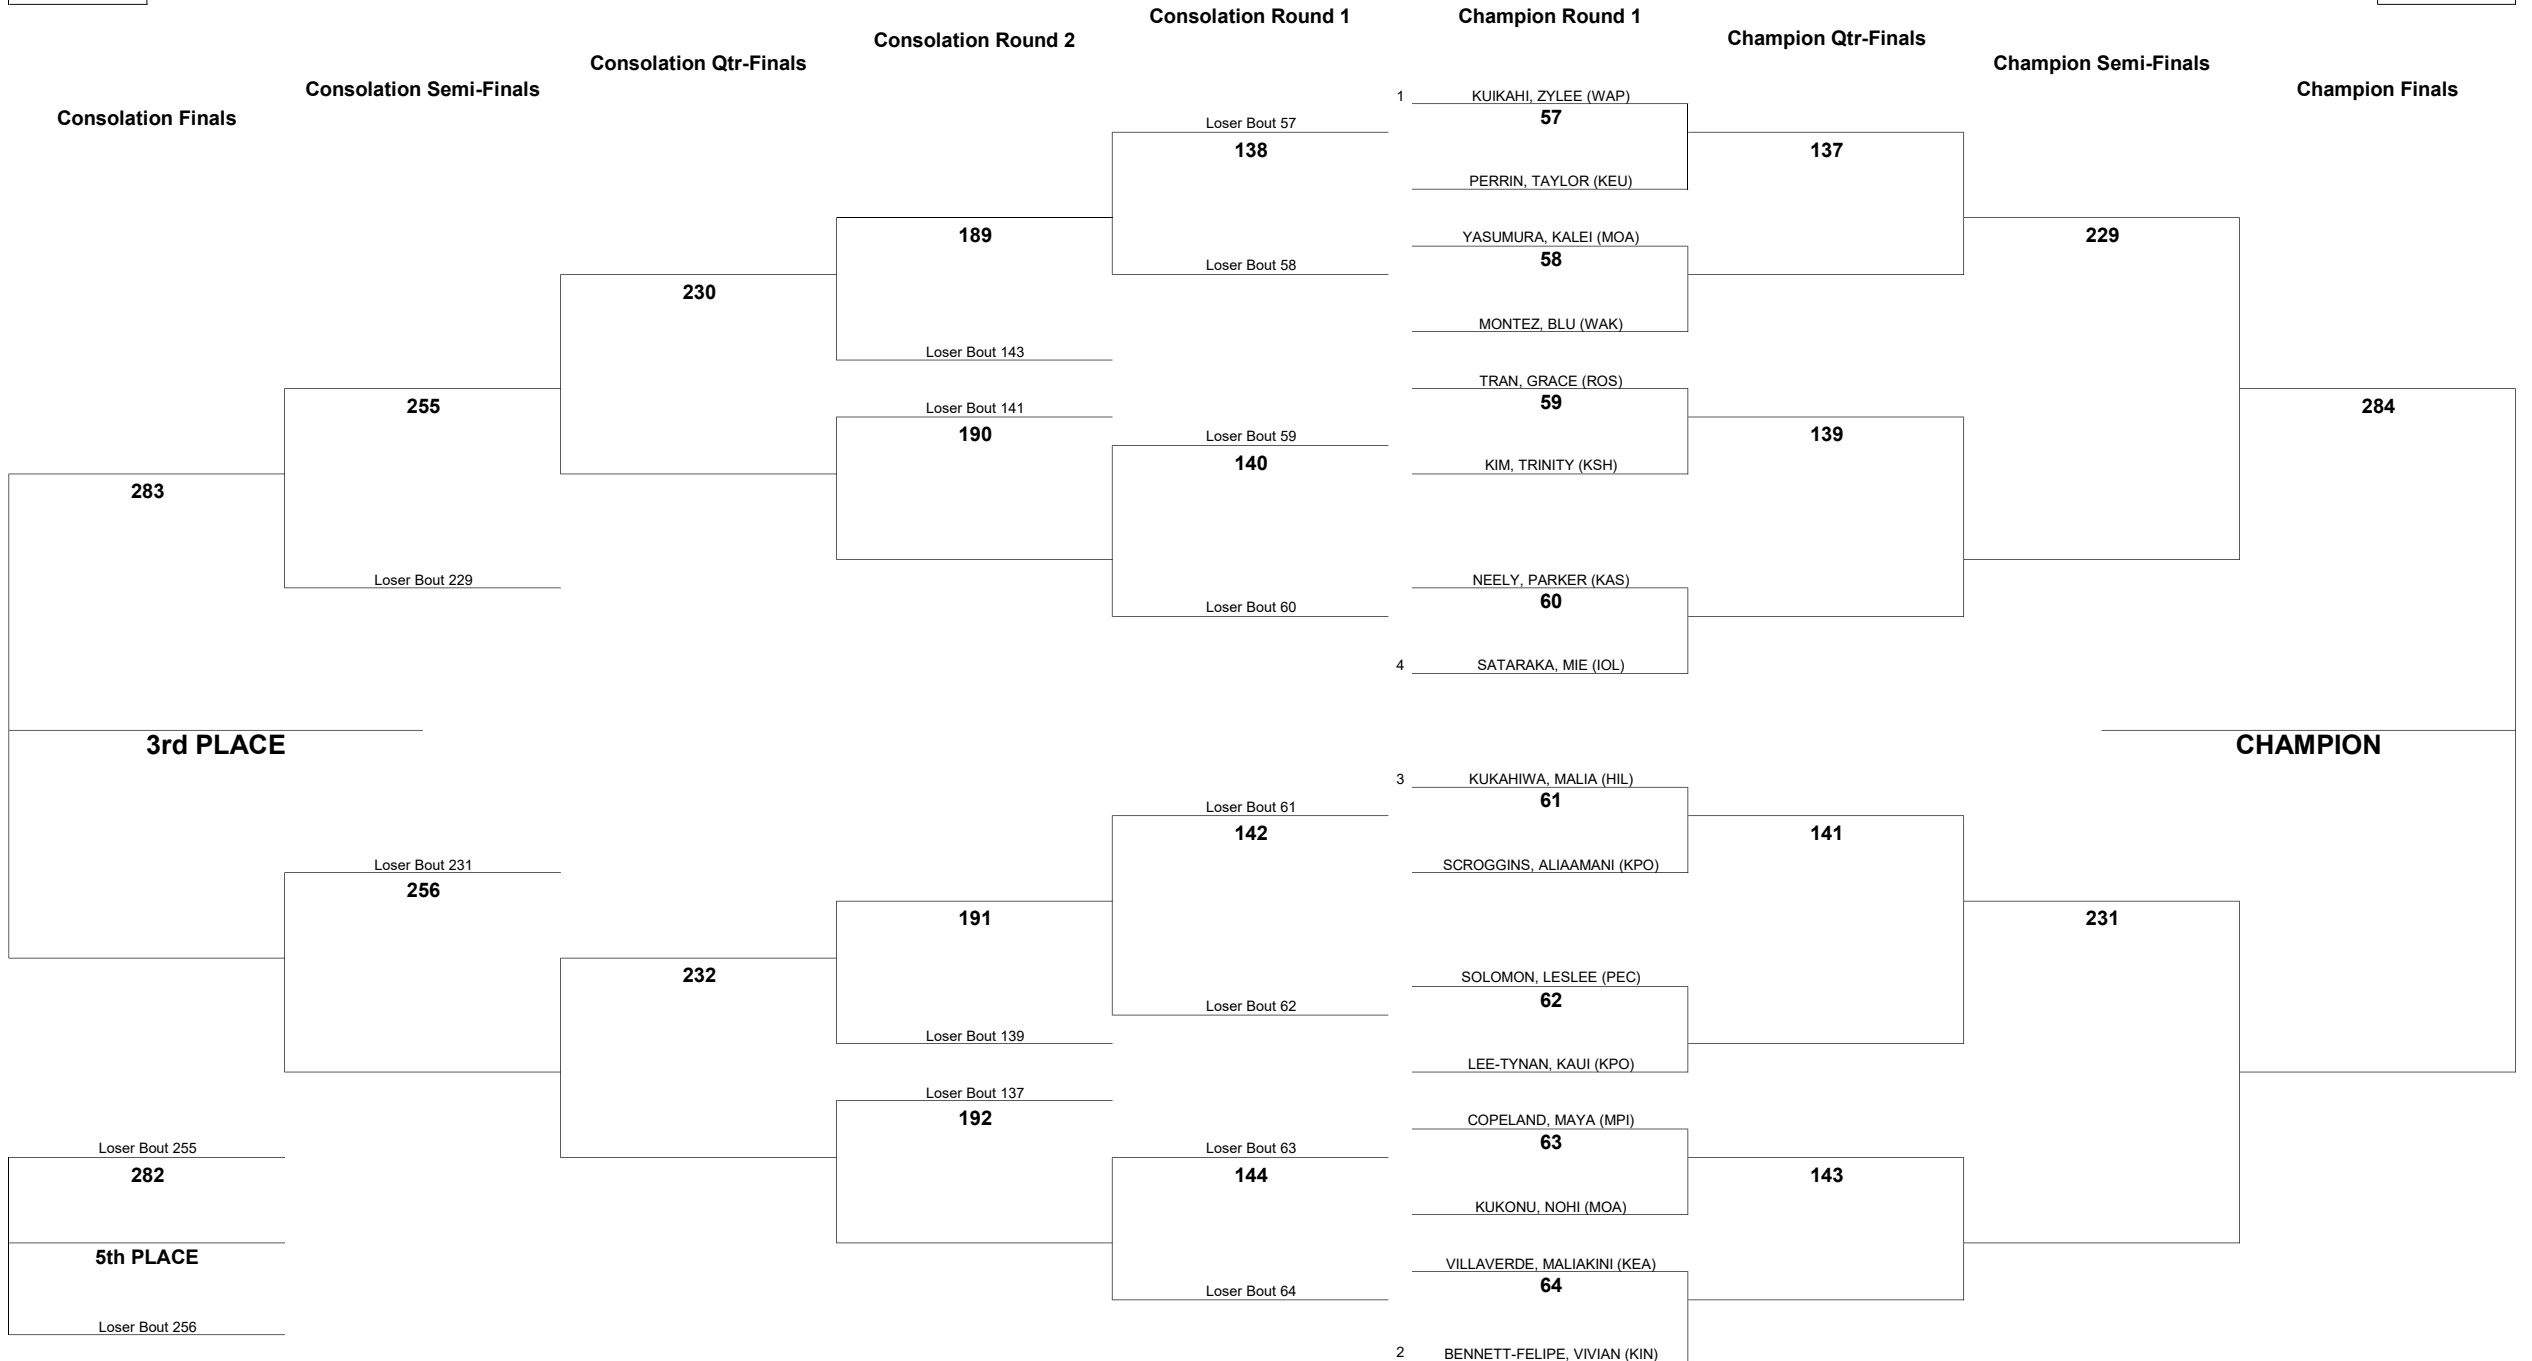

139

WEIGHT CLASS

139

HAWAII HIGH SCHOOL ATHLETIC ASSOCIATION 2022 GIRLS JUDO CHAMPIONSHIPS

WEIGHT CLASS

154

WEIGHT CLASS

154