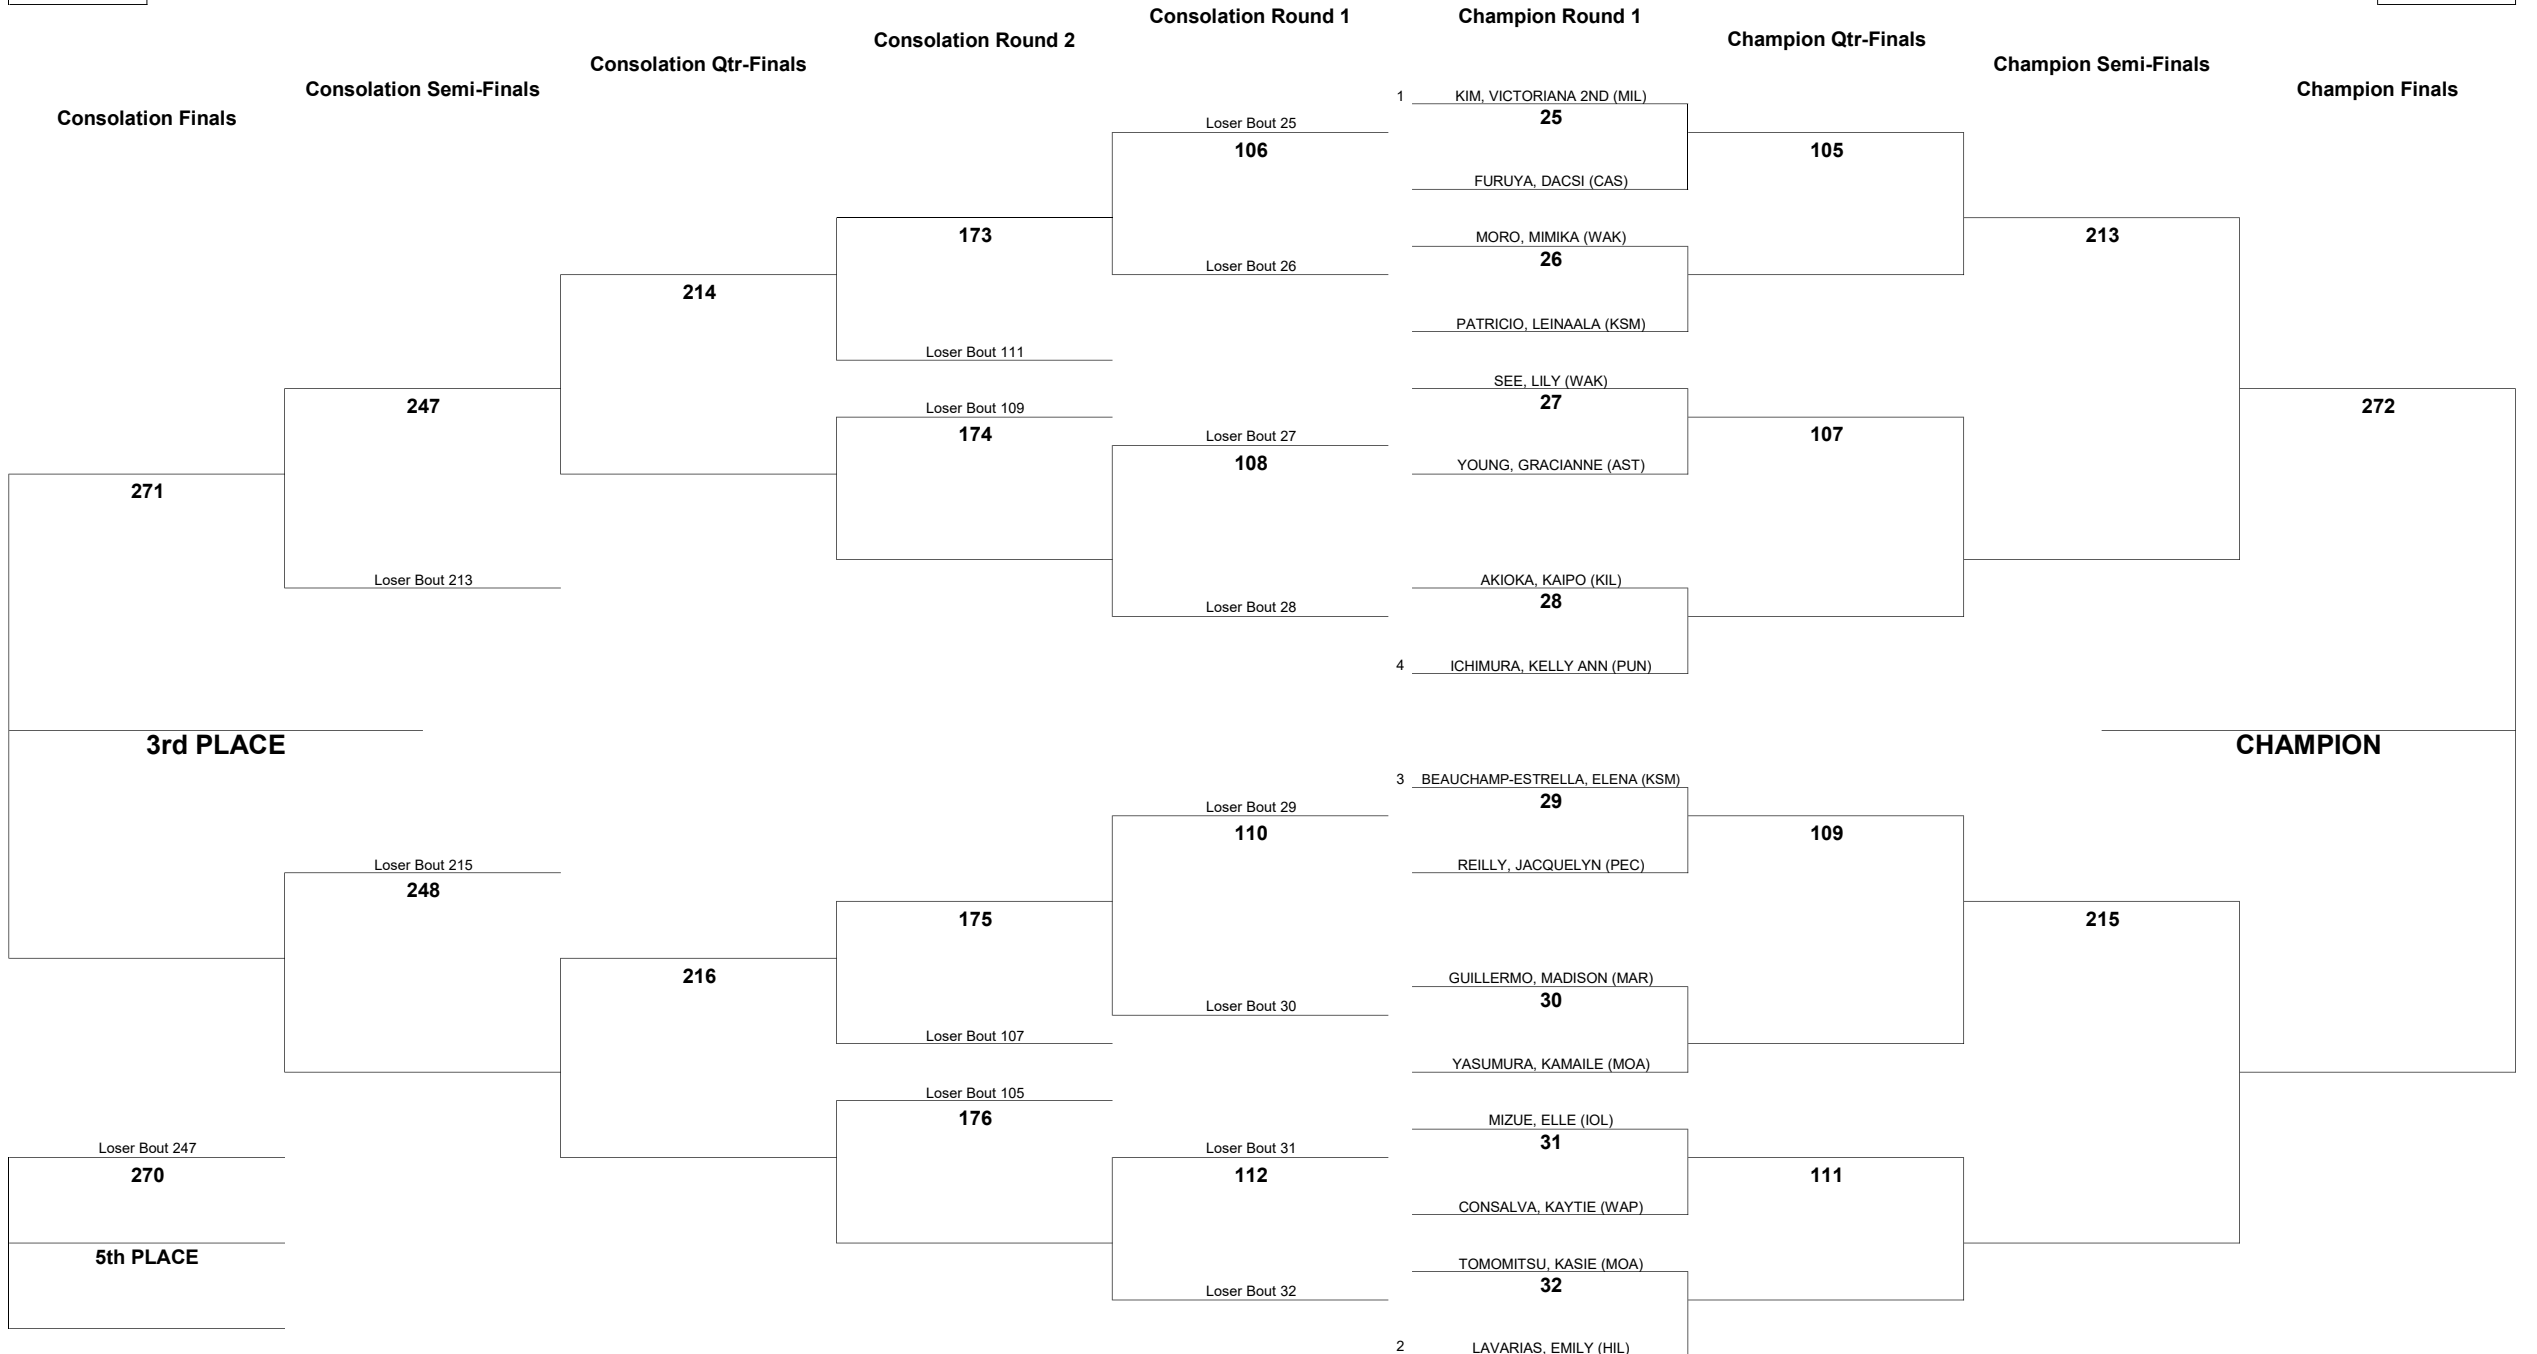

HAWAII HIGH SCHOOL ATHLETIC ASSOCIATION 2022 GIRLS JUDO CHAMPIONSHIPS

WEIGHT CLASS

115

WEIGHT CLASS

115