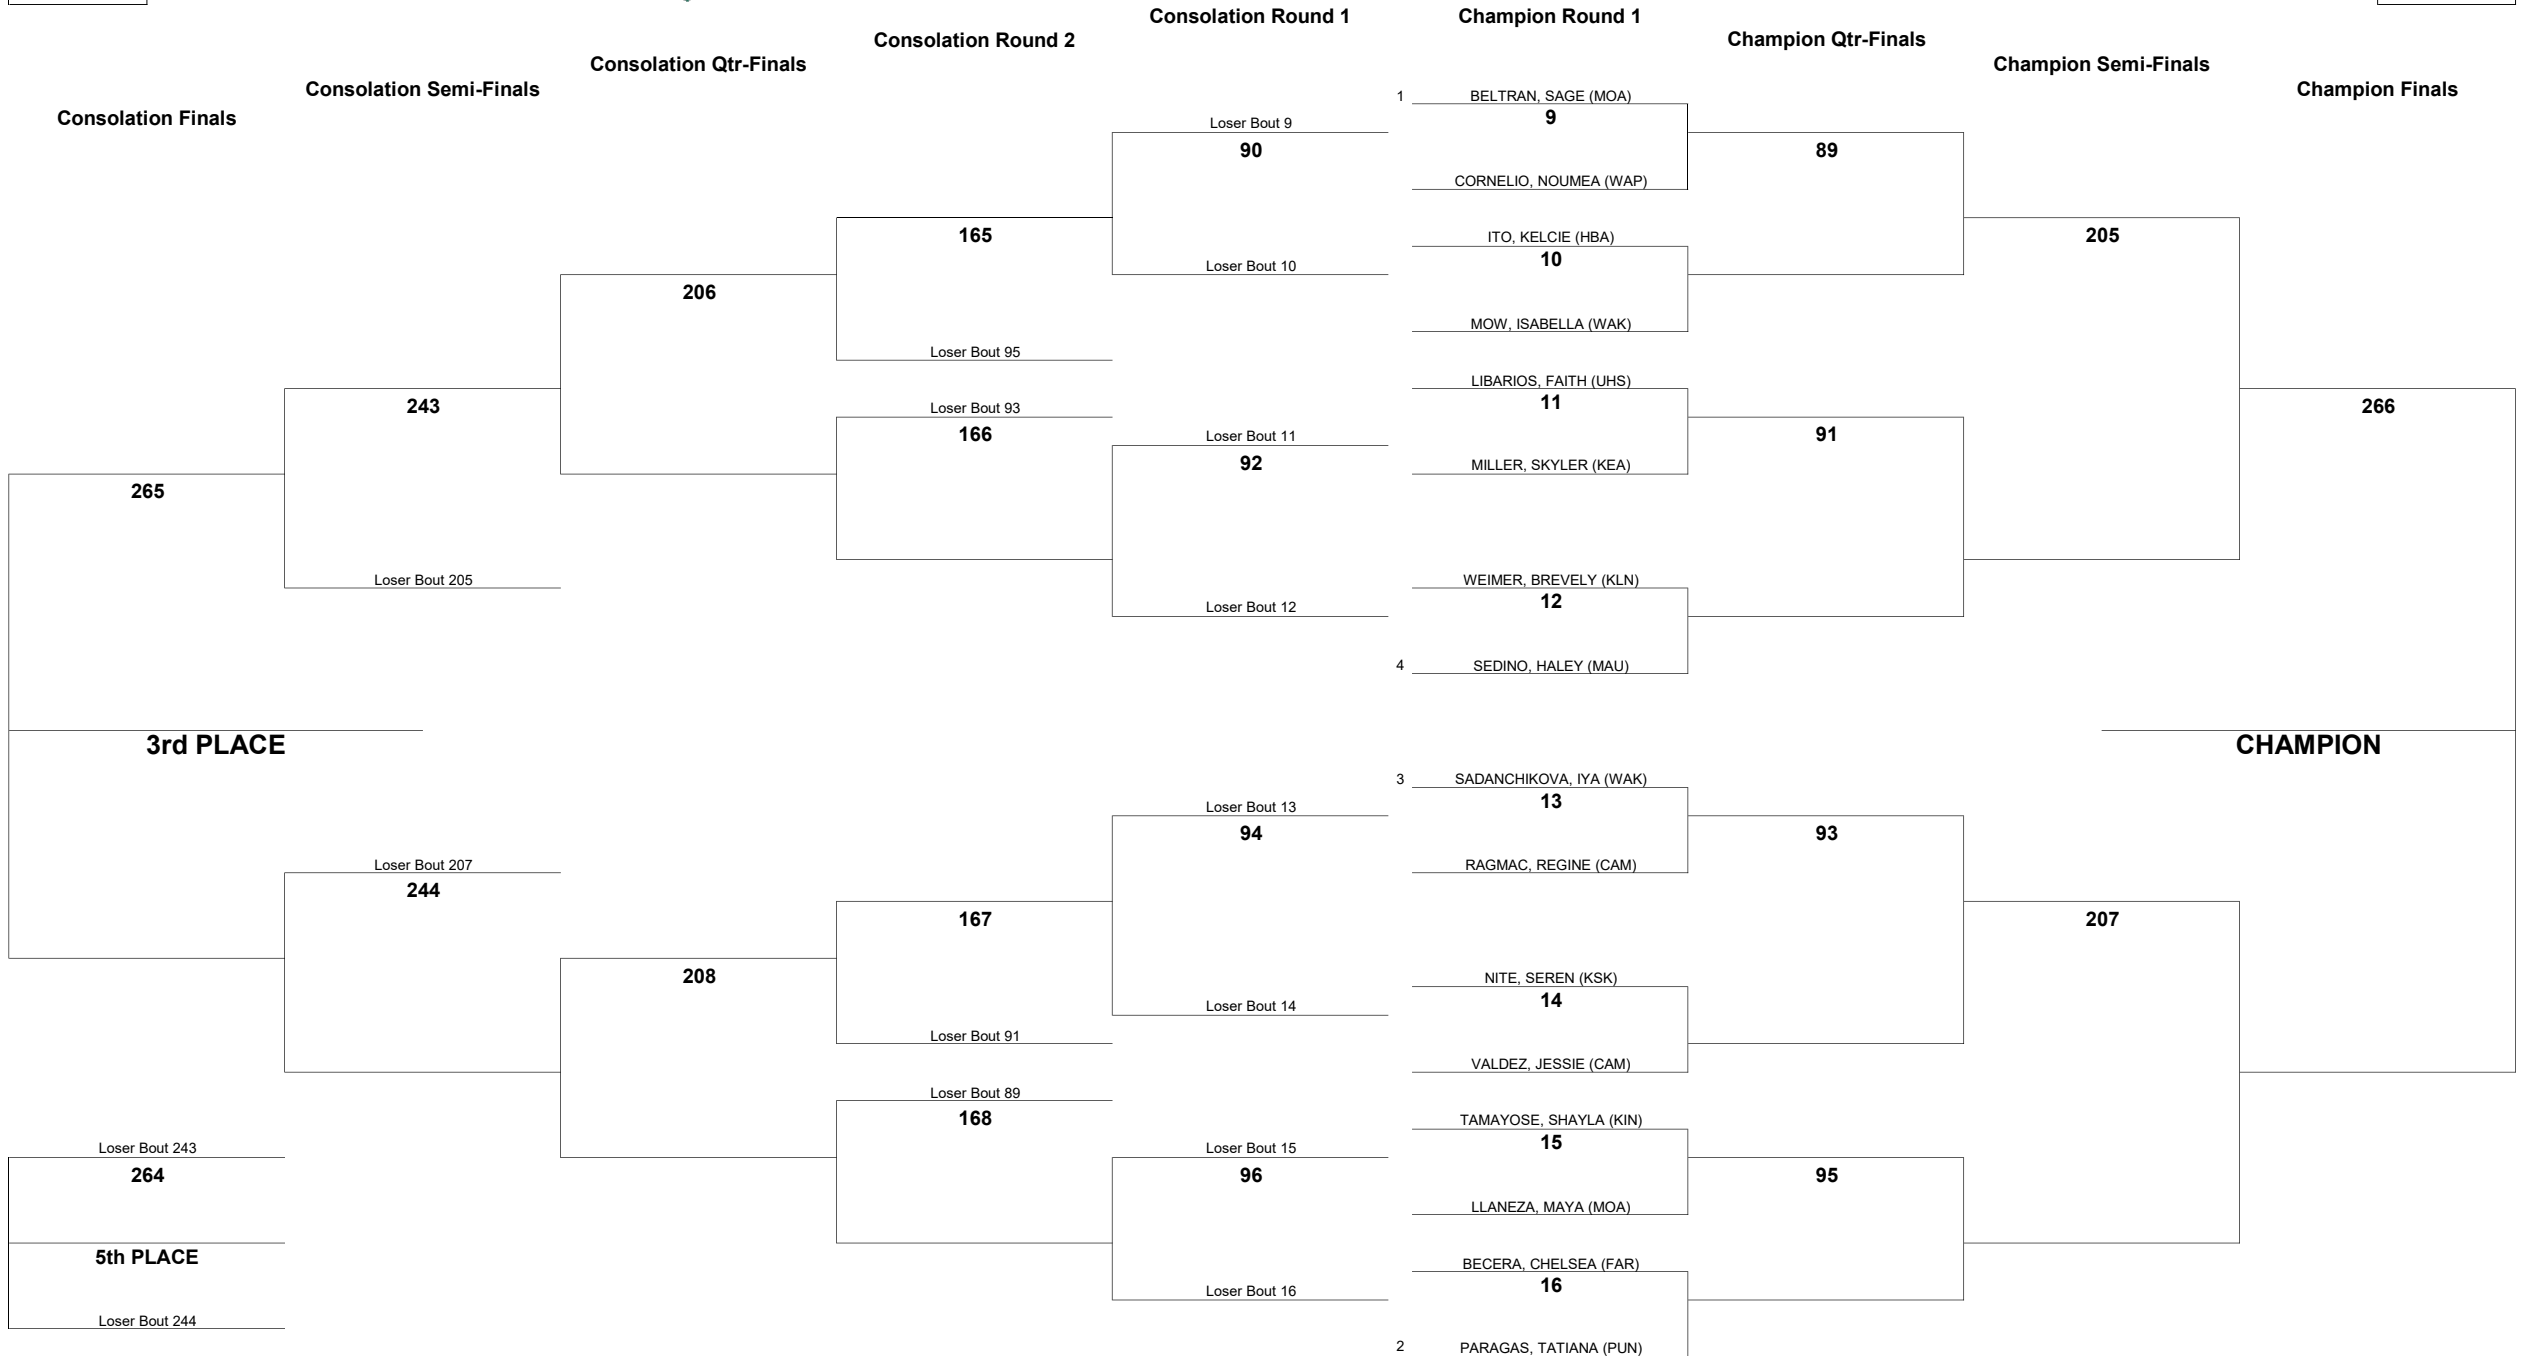

HAWAII HIGH SCHOOL ATHLETIC ASSOCIATION 2022 GIRLS JUDO CHAMPIONSHIPS

WEIGHT CLASS

103

WEIGHT CLASS

103