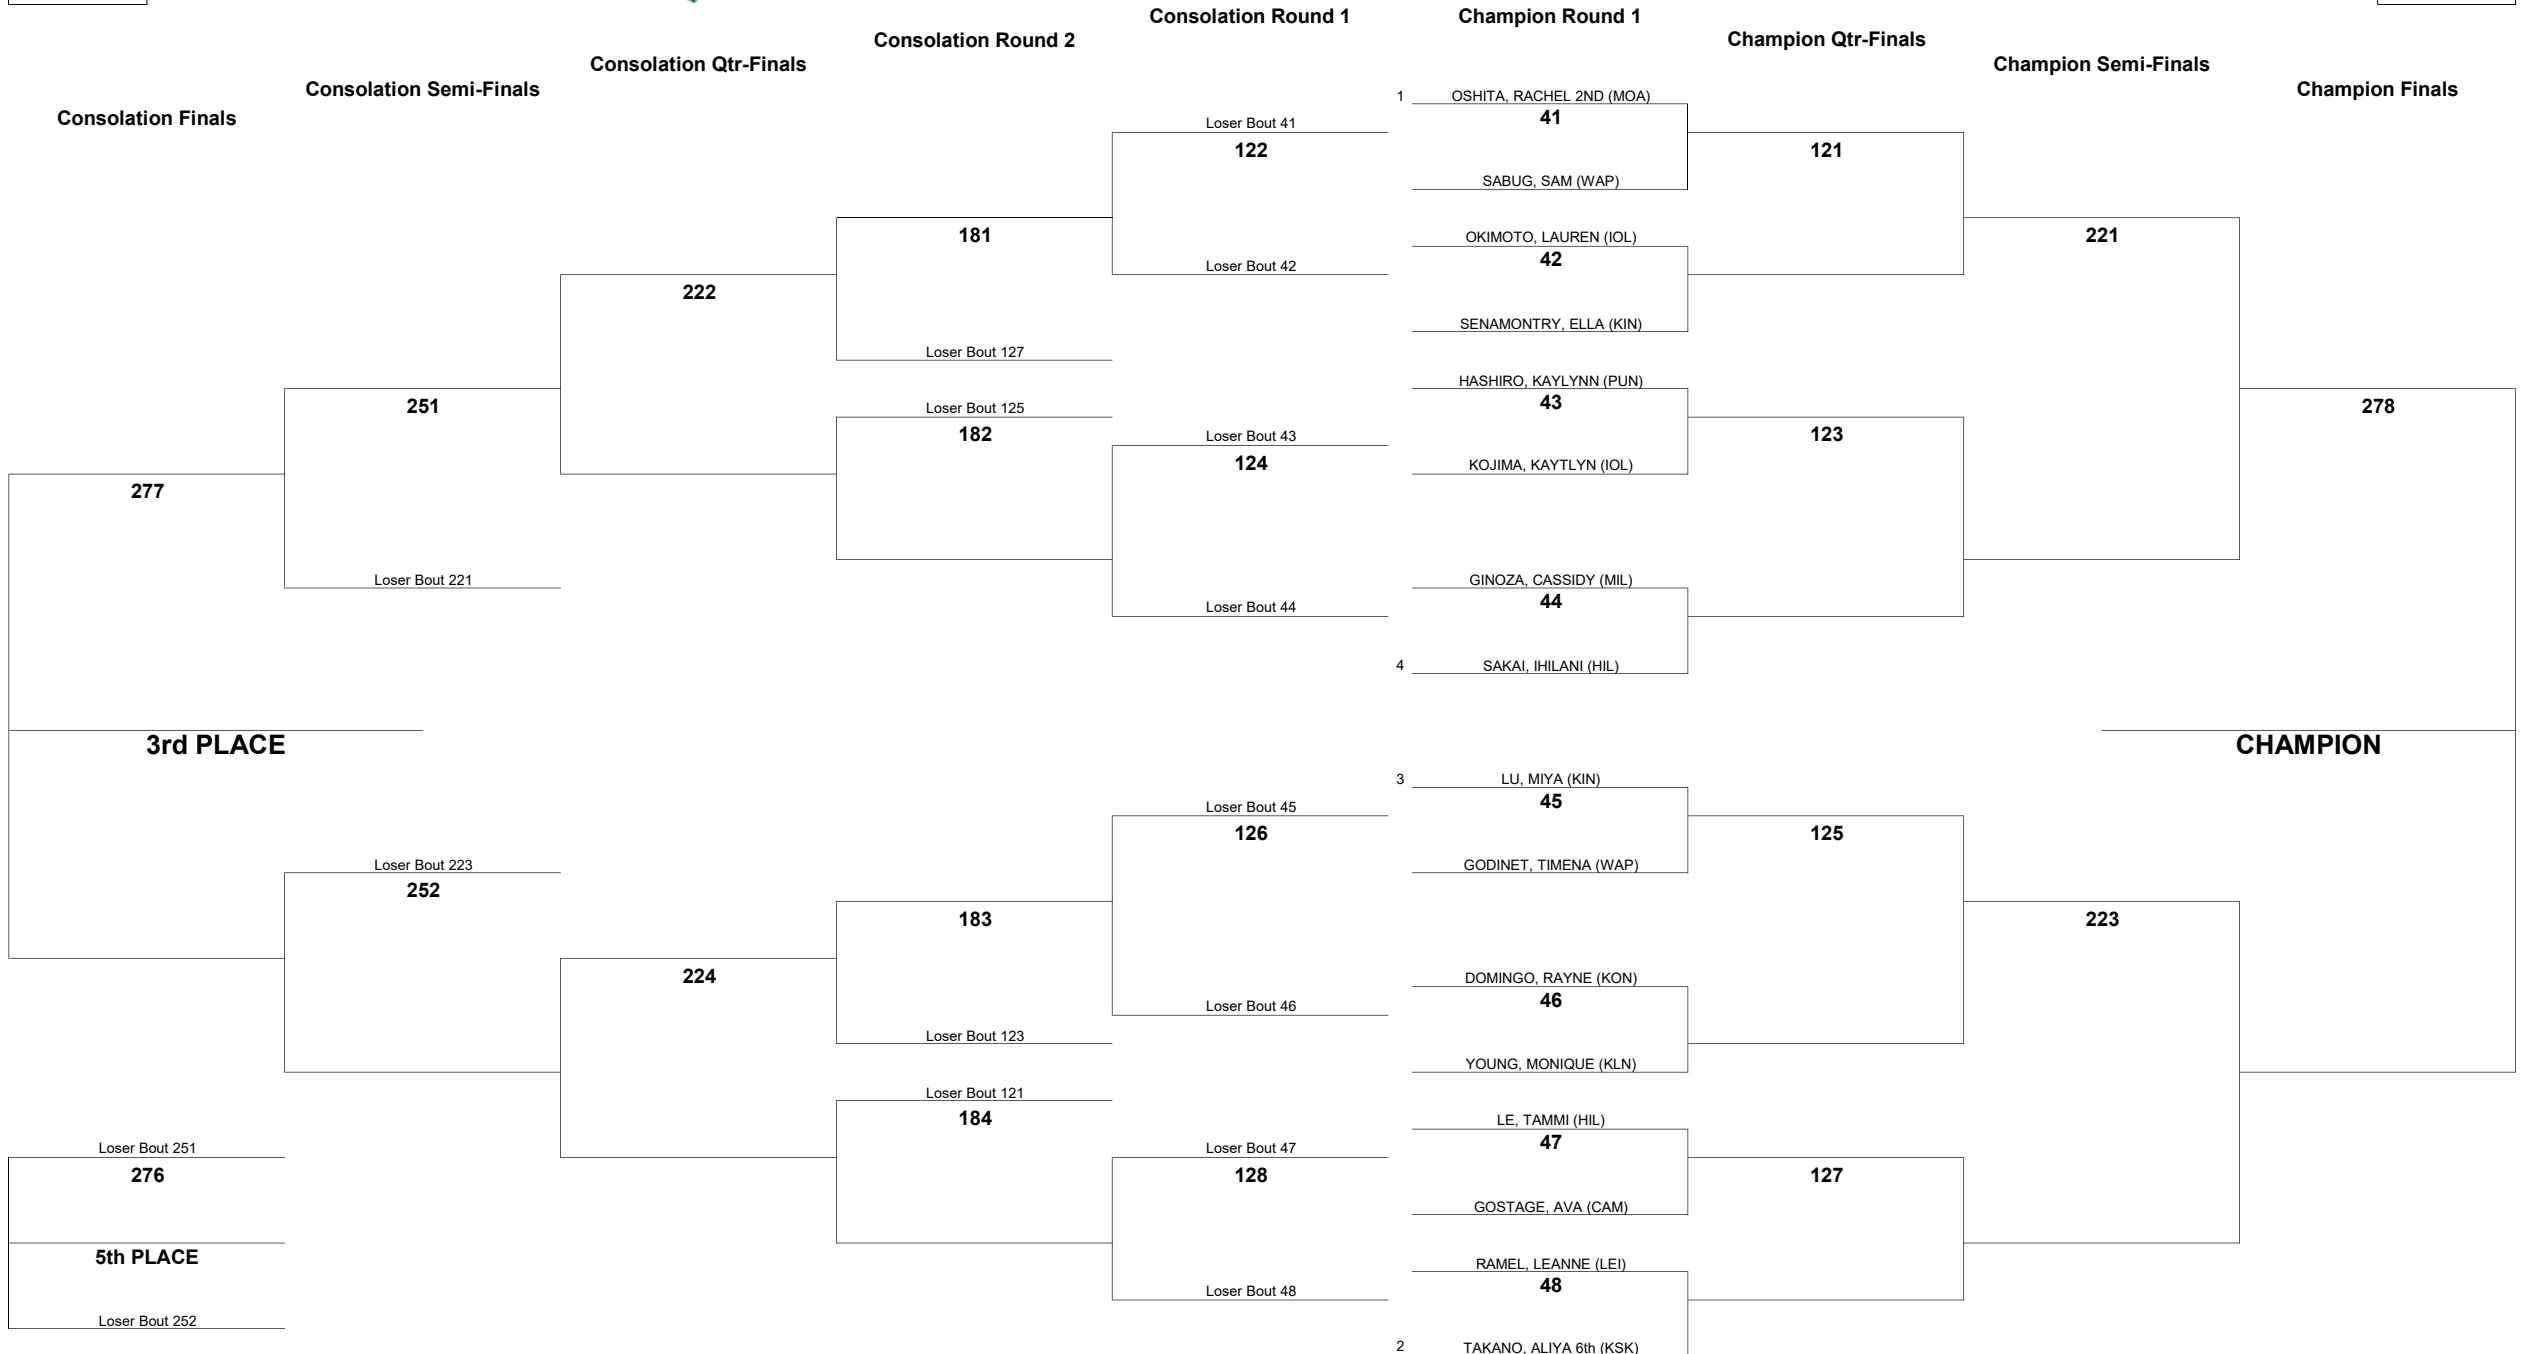

122

HAWAII HIGH SCHOOL ATHLETIC ASSOCIATION 2022 GIRLS JUDO CHAMPIONSHIPS

WEIGHT CLASS

129

WEIGHT CLASS

129

HAWAII HIGH SCHOOL ATHLETIC ASSOCIATION 2022 GIRLS JUDO CHAMPIONSHIPS

WEIGHT CLASS