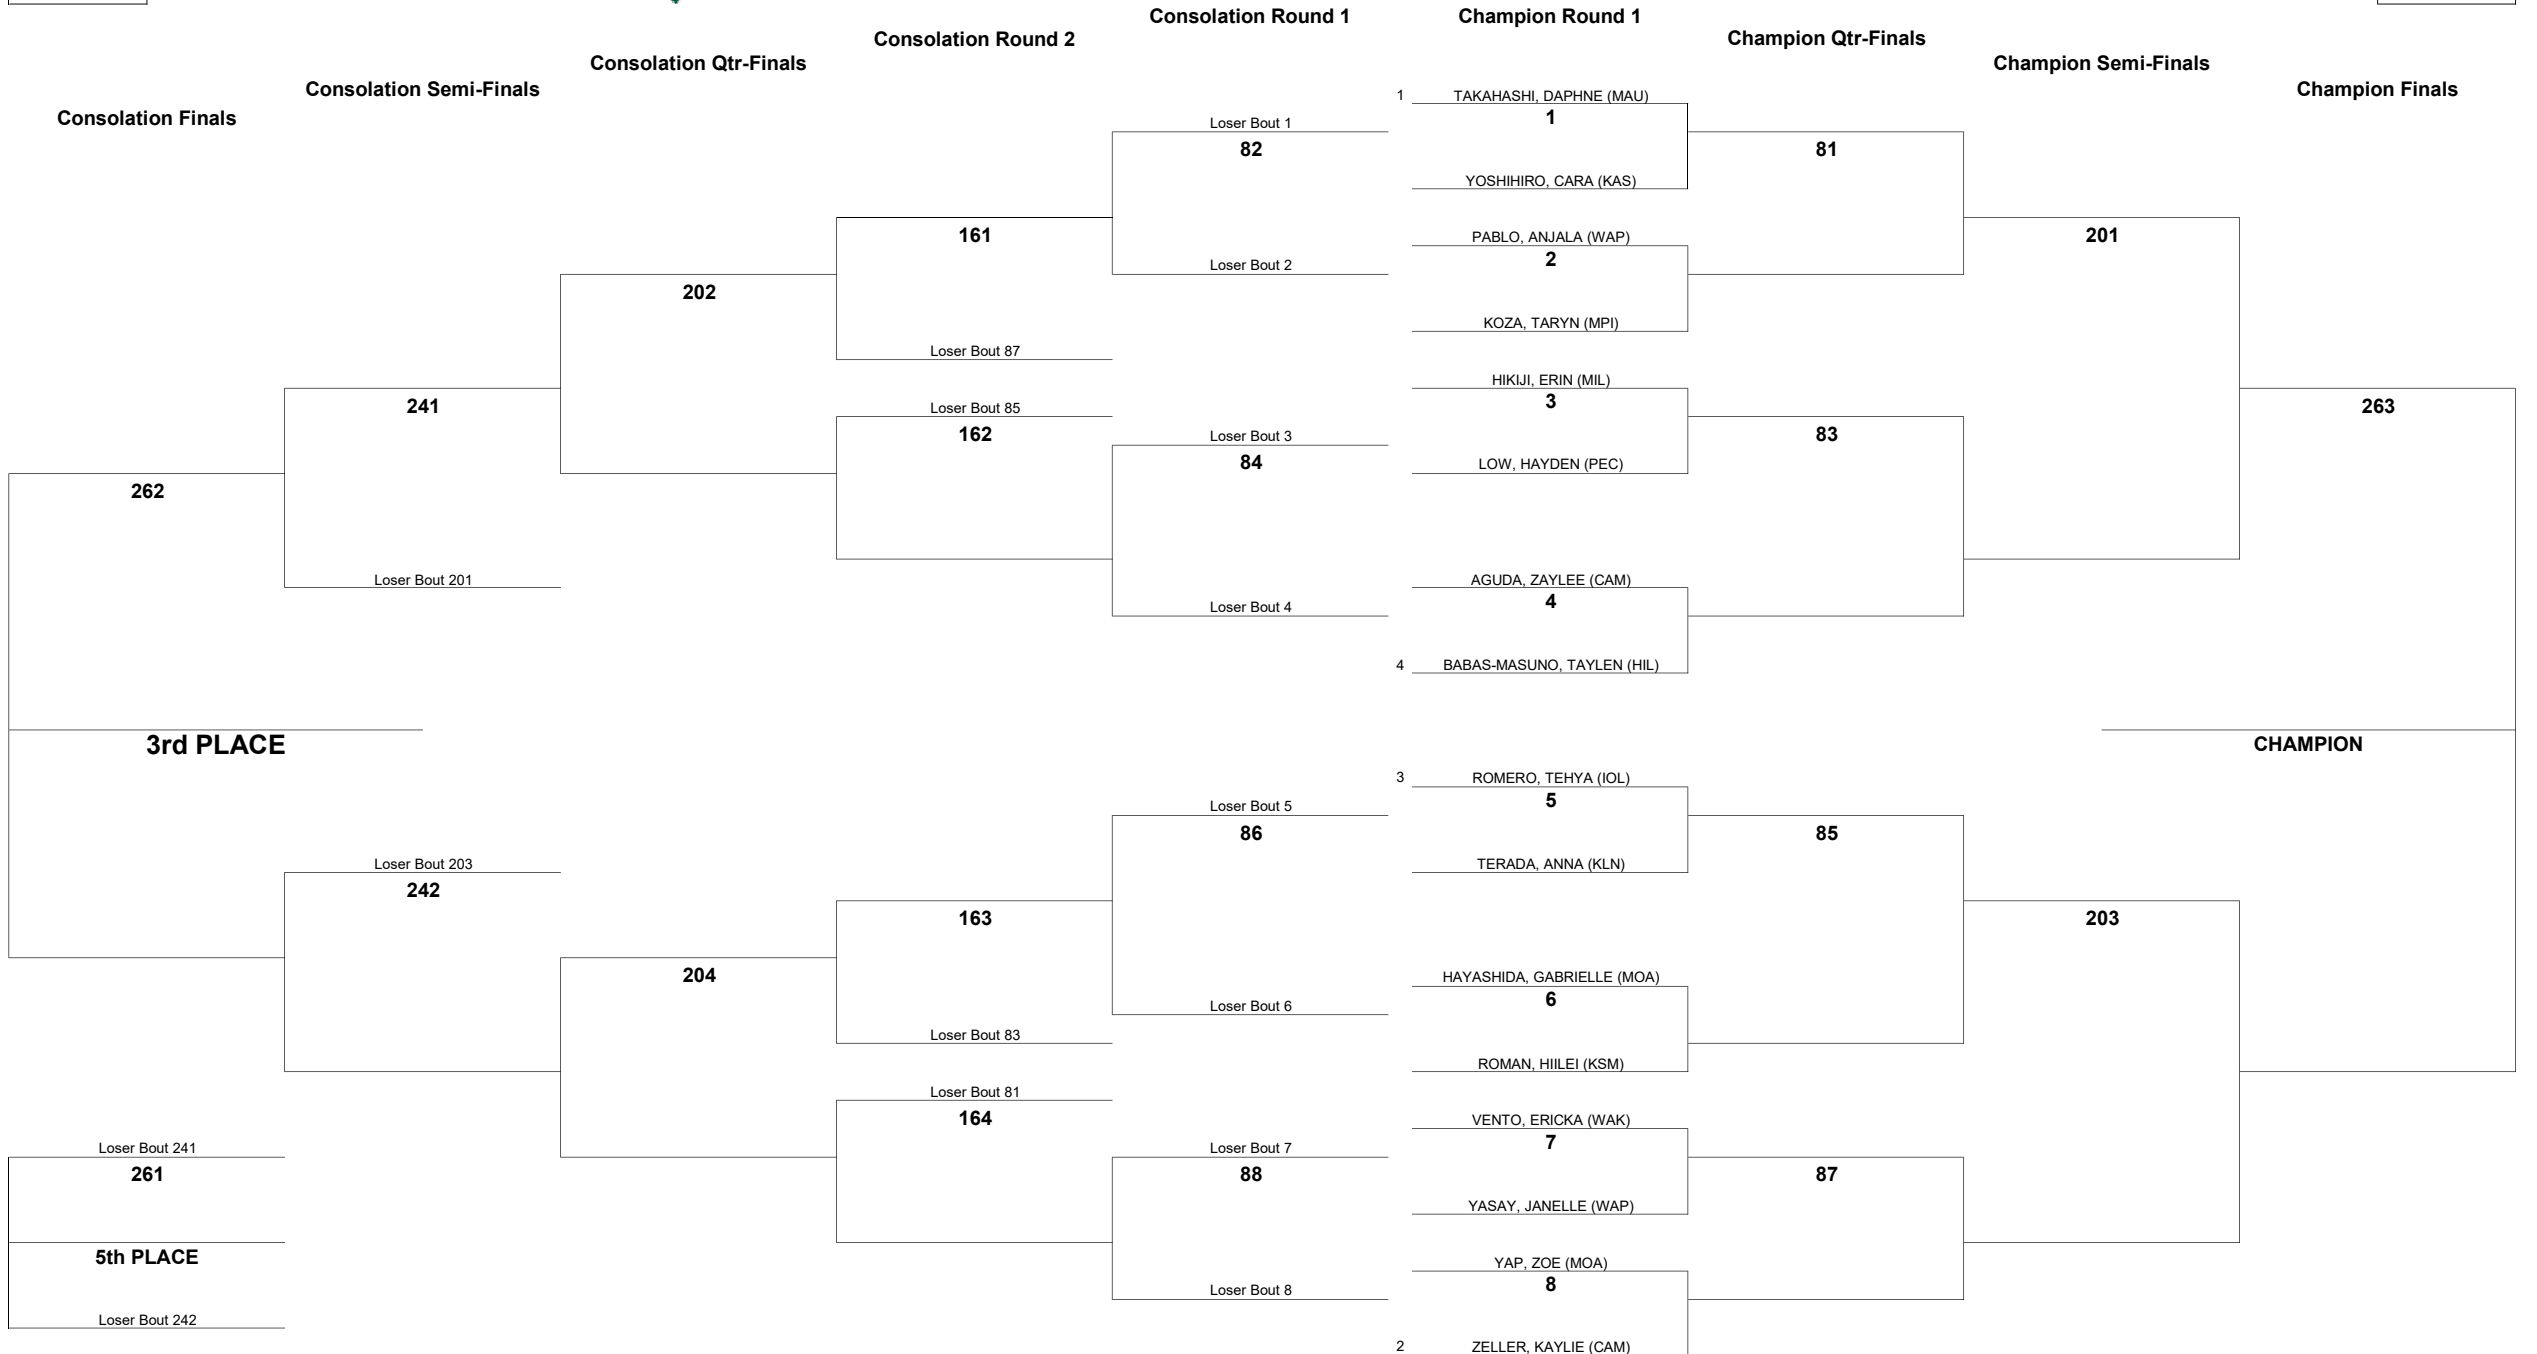

WEIGHT CLASS

98

HAWAII HIGH SCHOOL ATHLETIC ASSOCIATION 2022 GIRLS JUDO CHAMPIONSHIPS

WEIGHT CLASS

98

HAWAII HIGH SCHOOL ATHLETIC ASSOCIATION 2022 GIRLS JUDO CHAMPIONSHIPS

WEIGHT CLASS

103