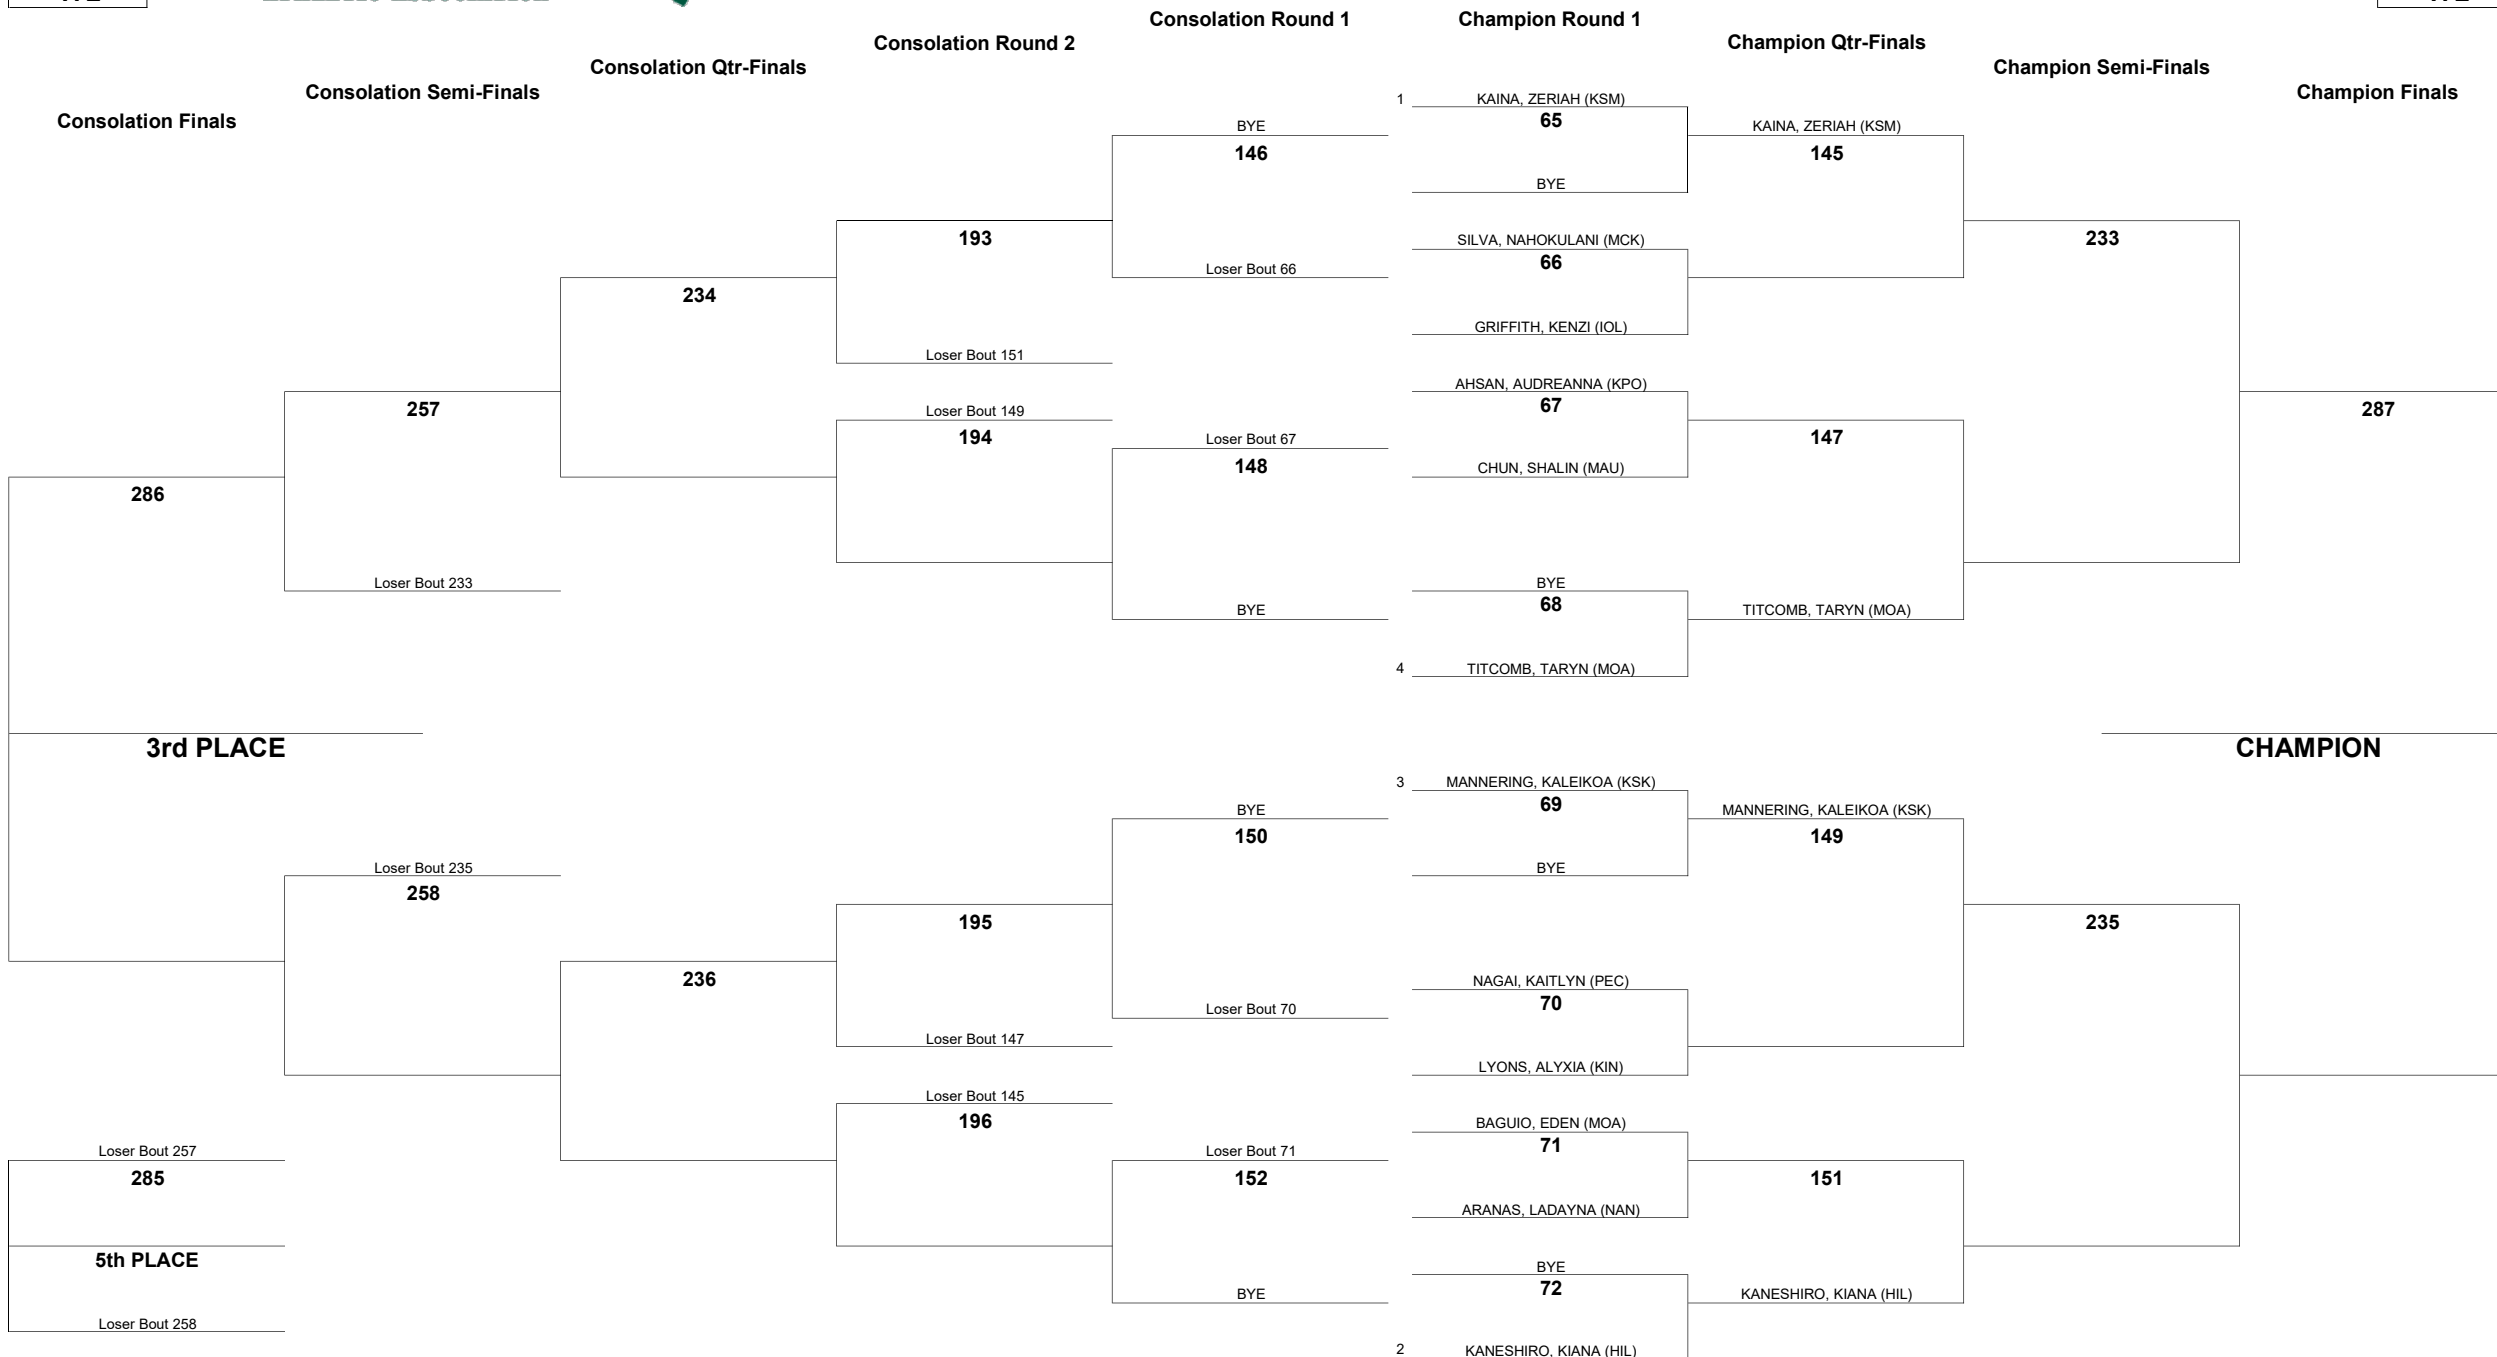

HAWAII HIGH SCHOOL ATHLETIC ASSOCIATION 2022 GIRLS JUDO CHAMPIONSHIPS

WEIGHT CLASS

172

WEIGHT CLASS

172